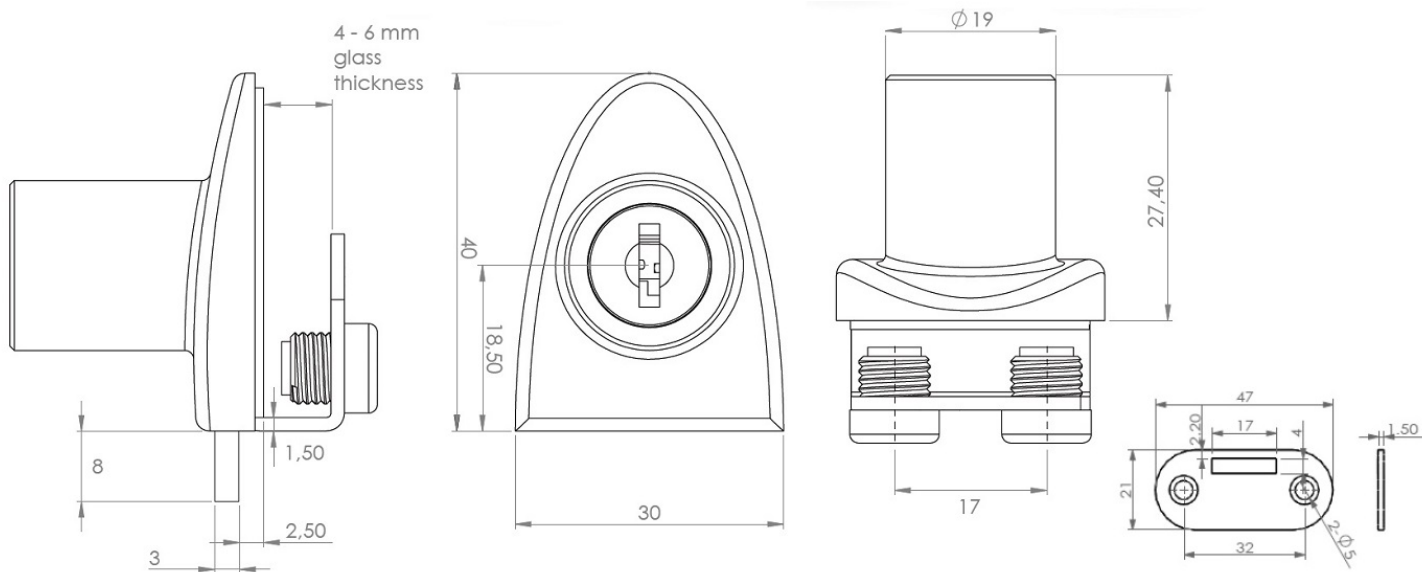

### Description:

Glass Door Lock "Square", F/Single Doors, MIC#J11,CPL,W/SISO Oval Metal Key, 400 KD, W/2 Black ABS Plastic Screws, W/PVC, Tip, 1 CPL. Flat Oval Metal Striking Plate, f/Glass Thick-, ness 4-6mm

### Item number:

14.09.525-0

Units	Box	Carton	HS Code	Barcode
Pcs.	10	100	8301300000	
				5704866048873