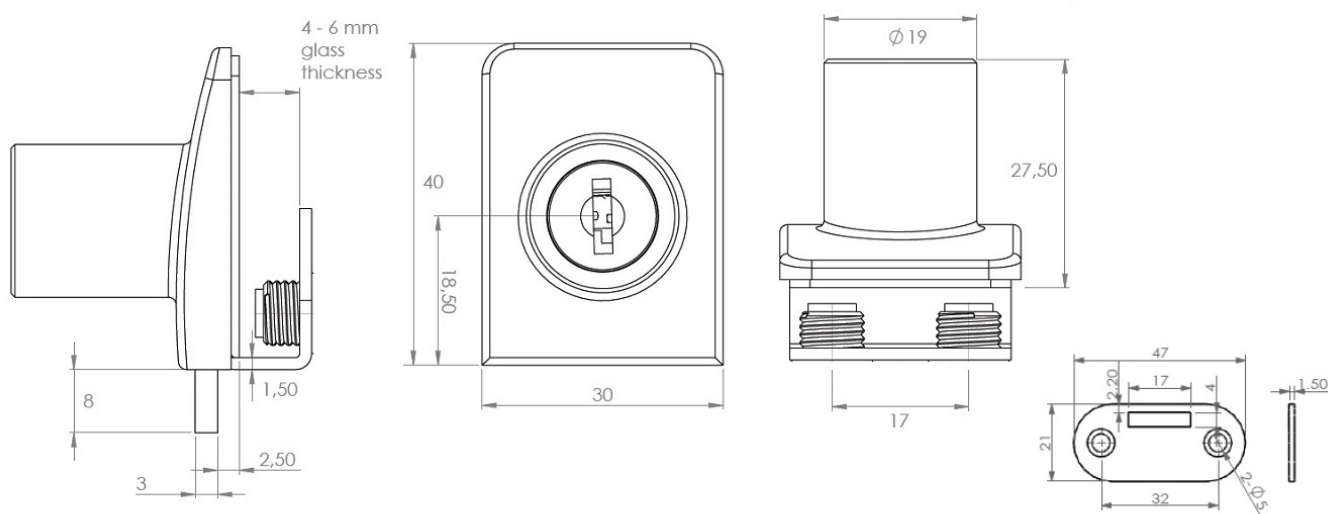

PRODUCT SHEET

Description:

Glass Door Lock "Square", F/Single Doors, Black Anod, W/SISO Oval Metal Key, 400 KD, W/2 Black Zamak Screws, W/, PVC Tip, 1 Black Flat Oval Metal Striking Plate, f/Glass, Thickness 4-6mm

Item number:

14.09.522-5

Units	Box	Carton	HS Code	Barcode
Pcs.	10	100	8301300000	 5704866494359

SISO A/S

Mileparken 11
DK-2740 Skovlunde
Denmark
VAT: DK 24786013

Phone +45 45 830 900

www.siso.dk
siso@siso.dk