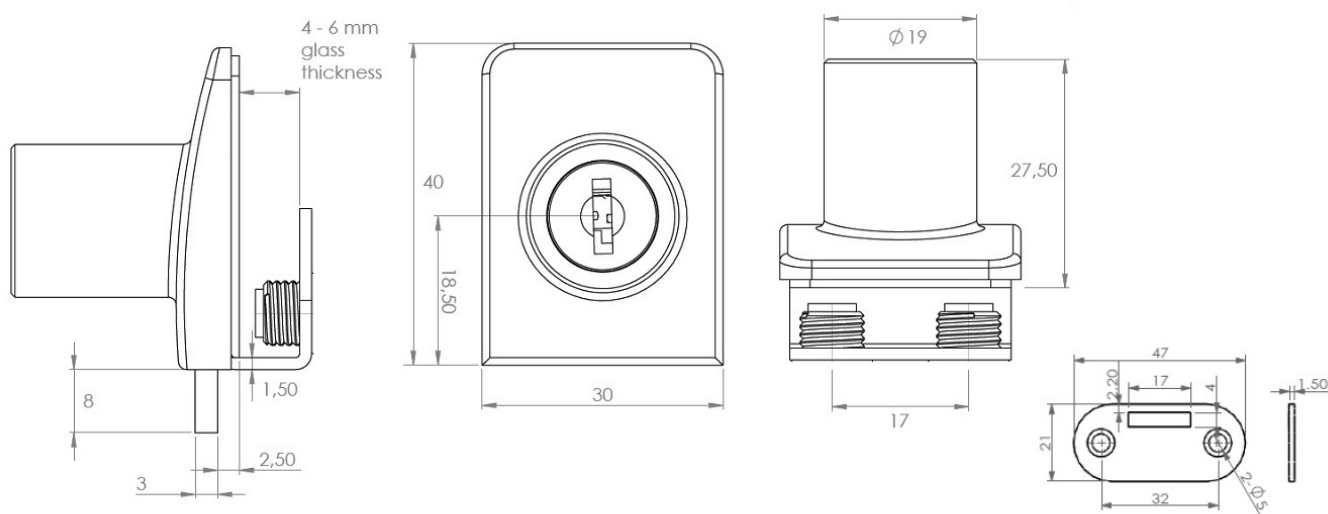

PRODUCT SHEET

Description:

Glass Door Lock "Square", F/Single Doors, Alu Finish, W/SISO Oval Metal Key, 400 KD, W/2 Zamak Screws, W/PVC Tip, 1 Flat Oval Metal Striking Plate Alu Finish, f/Glass Thick-; ness 4-6mm

Item number:

14.09.521-0

Units	Box	Carton	HS Code	Barcode
Pcs.	10	100	8301300000	
				5704866048835

SISO A/S

Mileparken 11
DK-2740 Skovlunde
Denmark
VAT: DK 24786013

Phone +45 45 830 900

www.siso.dk
siso@siso.dk