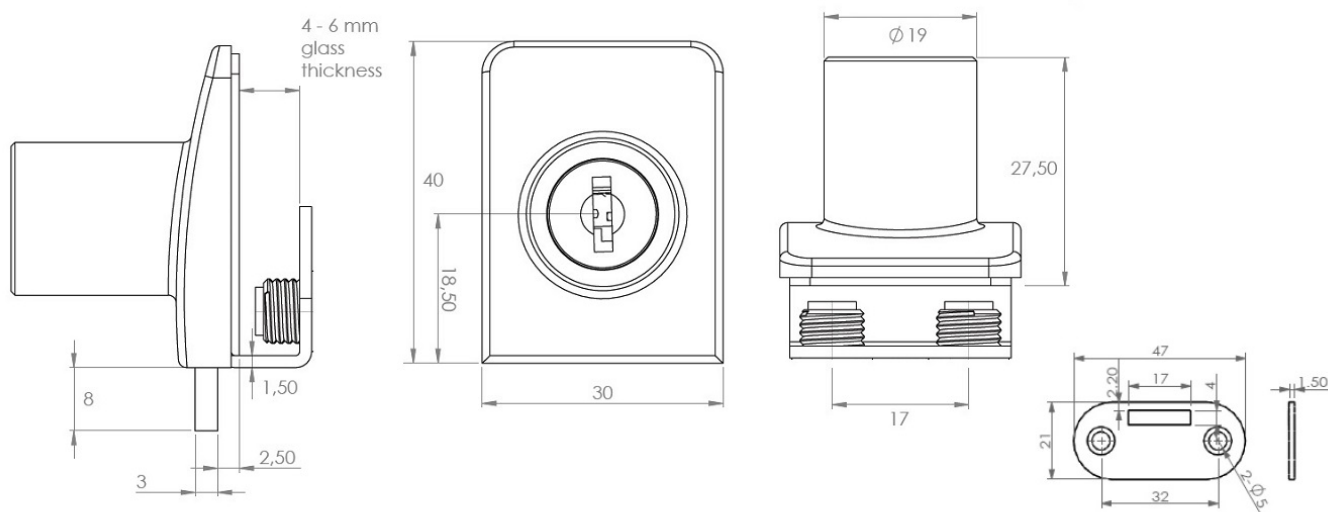

### Description:

Glass Door Lock "Square", F/Single Doors, Chrome Pl, W/SISO Oval Metal Key, 400 KD, W/2 Zamak Screws, W/PVC Tip, 1 CPL., Flat Oval Metal Striking Plate, f/Glass Thickness 4-6mm

### Item number:

14.09.520-0

Units	Box	Carton	HS Code	Barcode
Pcs.	10	100	8301300000	
				5704866048828