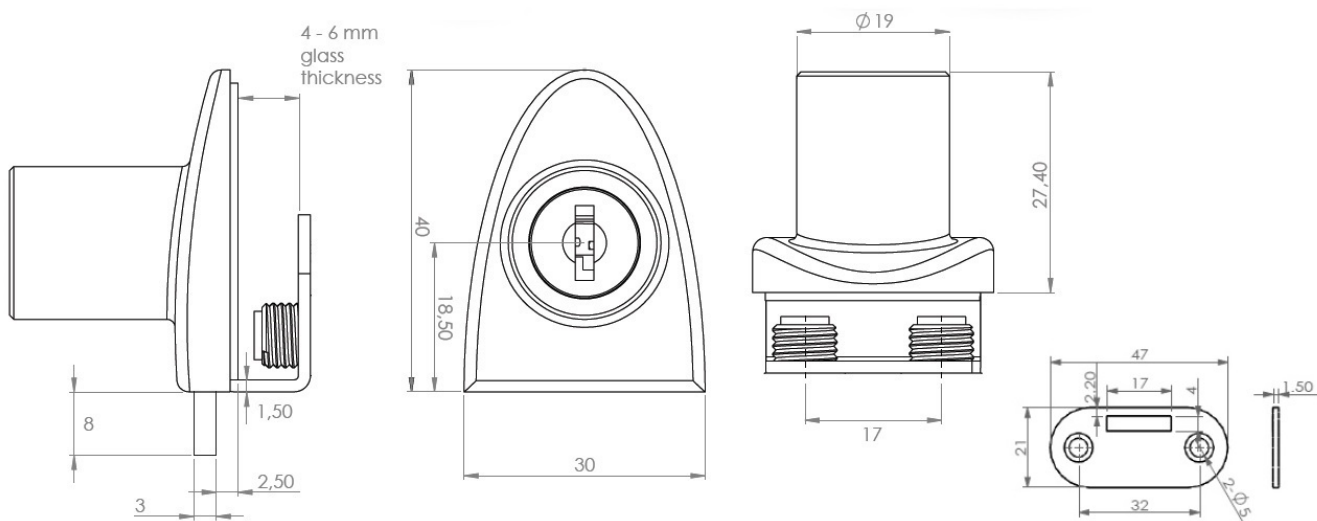

## Description:

Glass Door Lock "Badge", F/Single Doors, BLK, KA D20,W/SISO Oval Metal Key, 400 KD,W/2 Zamak Screws W/PVC Tip, 1 Black, Flat Oval Metal Striking Plate, f/Glass Thickness 4-6mm

## Item number:

14.09.509-5

Units	Box	Carton	HS Code	Barcode
Pcs.		240	8301300000	 5704866048699