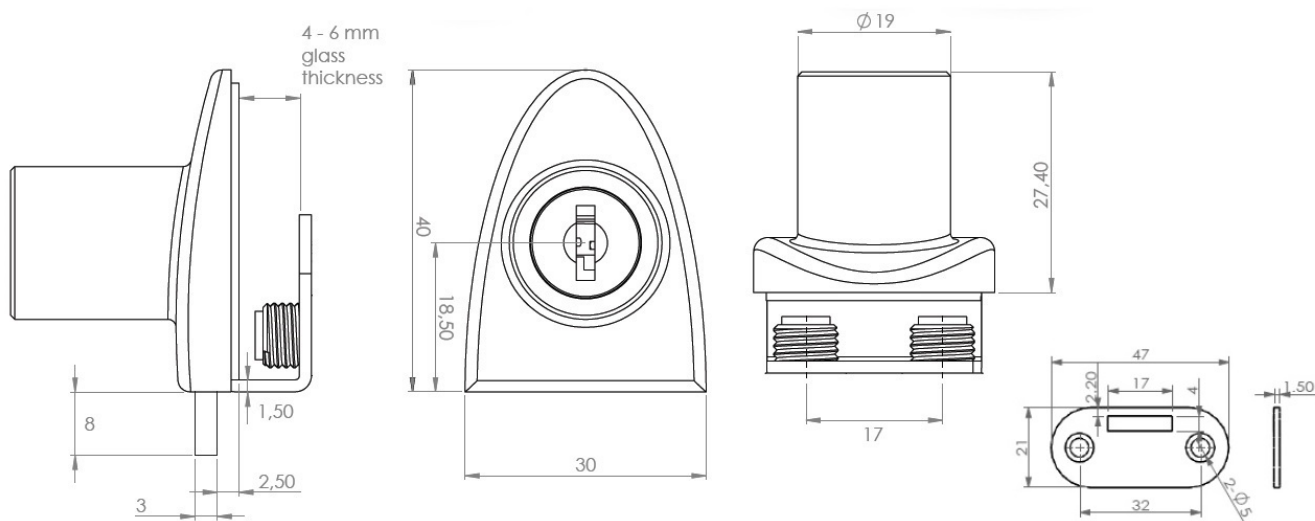

### Description:

Glass Door Lock "Badge", F/Single Doors, Alu, KA D20,W/SISO Oval Metal Key, W/2 Zamak Screws  
W/PVC Tip, 1 Alu Flat Oval, Metal Striking Plate, f/Glass Thickness 4-6mm

### Item number:

14.09.508-1

Units	Box	Carton	HS Code	Barcode
Pcs.	10	100	8301300000	
				5704866048668