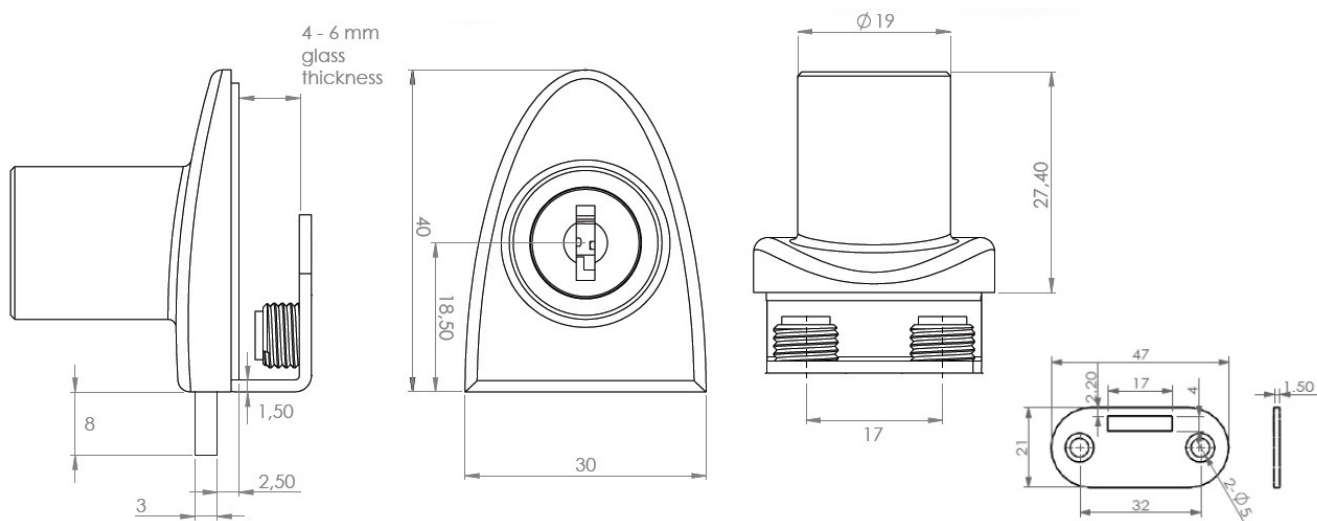

PRODUCT SHEET

Description:

Glass Door Lock "Badge", F/Single Doors, MIC#J11, Alu,W/SISO Oval Metal Key, 400 KD,W/2 Zamak Screws W/PVC Tip, 1 Alu, Flat Oval Metal Striking Plate, f/Glass Thickness 4-6mm

Item number:

14.09.506-0

Units	Box	Carton	HS Code	Barcode
Pcs.	10	100	8301300000	
				5704866048613

SISO A/S

Mileparken 11
DK-2740 Skovlunde
Denmark
VAT: DK 24786013

Phone +45 45 830 900

www.siso.dk
siso@siso.dk

Danske Bank
Nytorv Branch
Copenhagen
SWIFT: DABADKKK

Account no.
4180 3112 112936
IBAN Account
DK7230003112112936