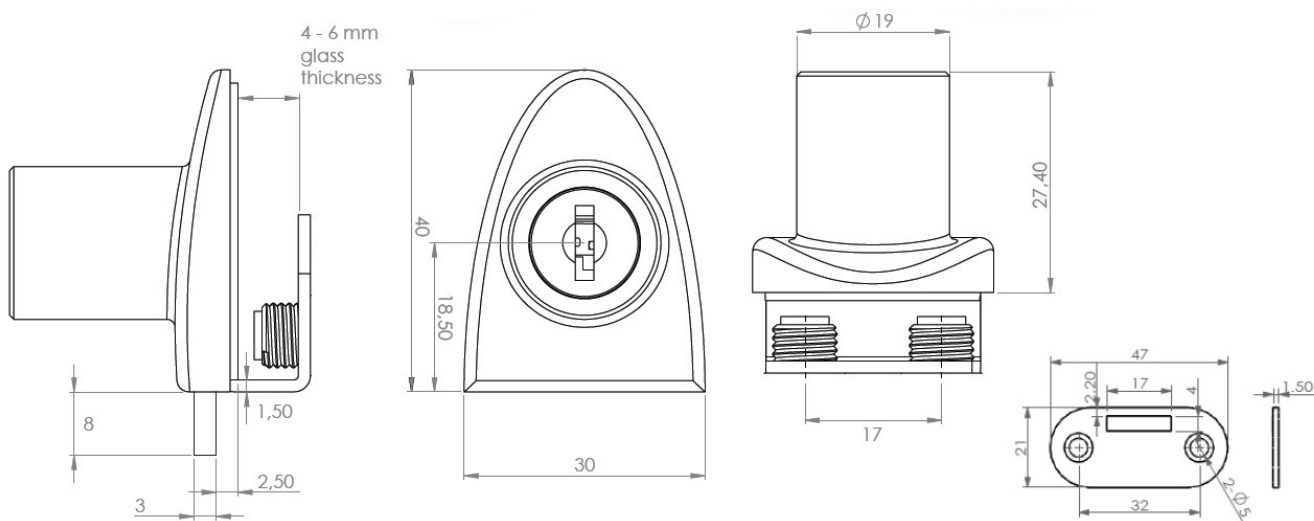

PRODUCT SHEET

Description:

Glass Door Lock "Badge", F/Single Doors, Black Anod, W/SISO Oval Metal Key, 400 KD,W/2 Zamak Screws W/PVC Tip, 1 Black, Flat Oval Metal Striking Plate, f/Glass Thickness 4-6mm

Item number:

14.09.502-0

Units	Box	Carton	HS Code	Barcode
Pcs.	10	100	8301300000	 5704866048576

SISO A/S

Mileparken 11
DK-2740 Skovlunde
Denmark
VAT: DK 24786013

Phone +45 45 830 900

www.siso.dk
siso@siso.dk