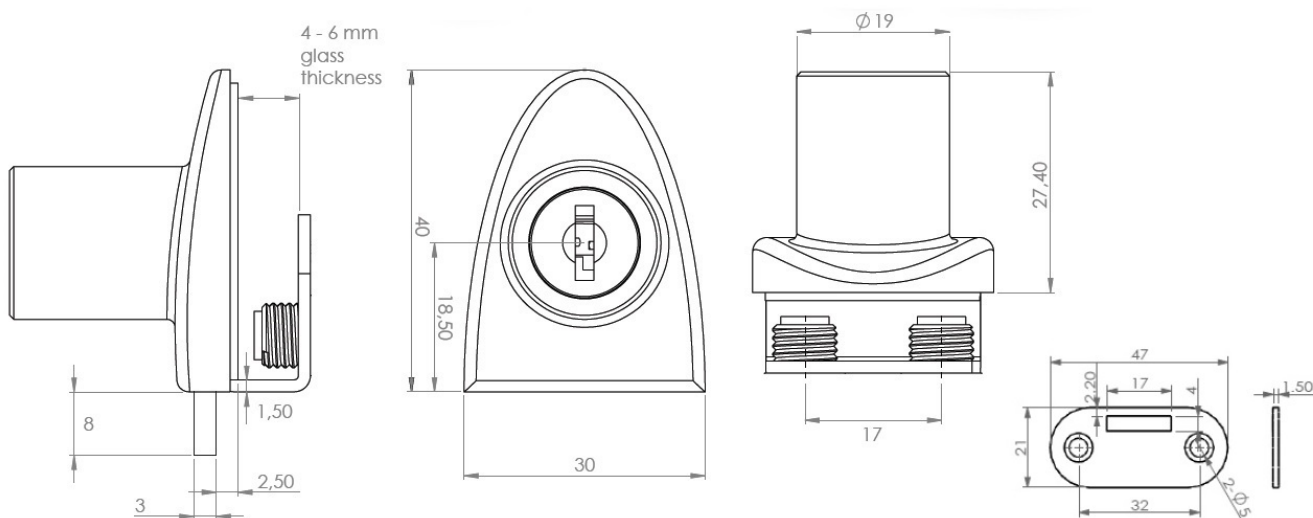

PRODUCT SHEET

Description:

Glass Door Lock "Badge", F/Single Doors, Chrome Pl, W/SISO Oval Metal Key, 400 KD,W/2 Zamak Screws W/PVC Tip, 1 CPL, Flat Oval Metal Striking Plate, f/Glass Thickness 4-6mm

Item number:

14.09.500-0

Units	Box	Carton	HS Code	Barcode
Pcs.	10	100	8301300000	 5704866048552

SISO A/S

Mileparken 11
DK-2740 Skovlunde
Denmark
VAT: DK 24786013

Phone +45 45 830 900

www.siso.dk
siso@siso.dk

Danske Bank
Nytorv Branch
Copenhagen
SWIFT: DABADKKK

Account no.
4180 3112 112936
IBAN Account
DK7230003112112936