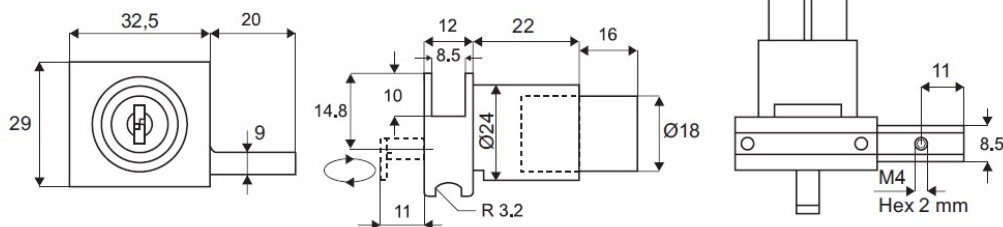

Lock NO. 2740