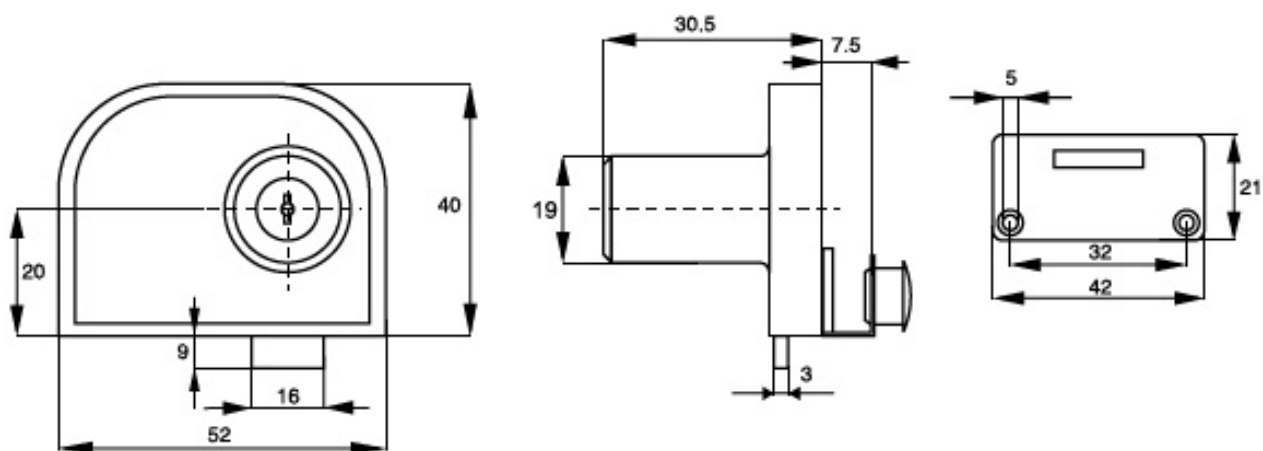

PRODUCT SHEET

Description:

Glass Door Lock 917, CPL, HCK SISO, F/Double Doors

Item number:

14.09.220-5

Units	Box	Carton	HS Code	Barcode
Pcs.	12	120	8301300000	 5704866046787

SISO A/S

Mileparken 11
DK-2740 Skovlunde
Denmark
VAT: DK 24786013