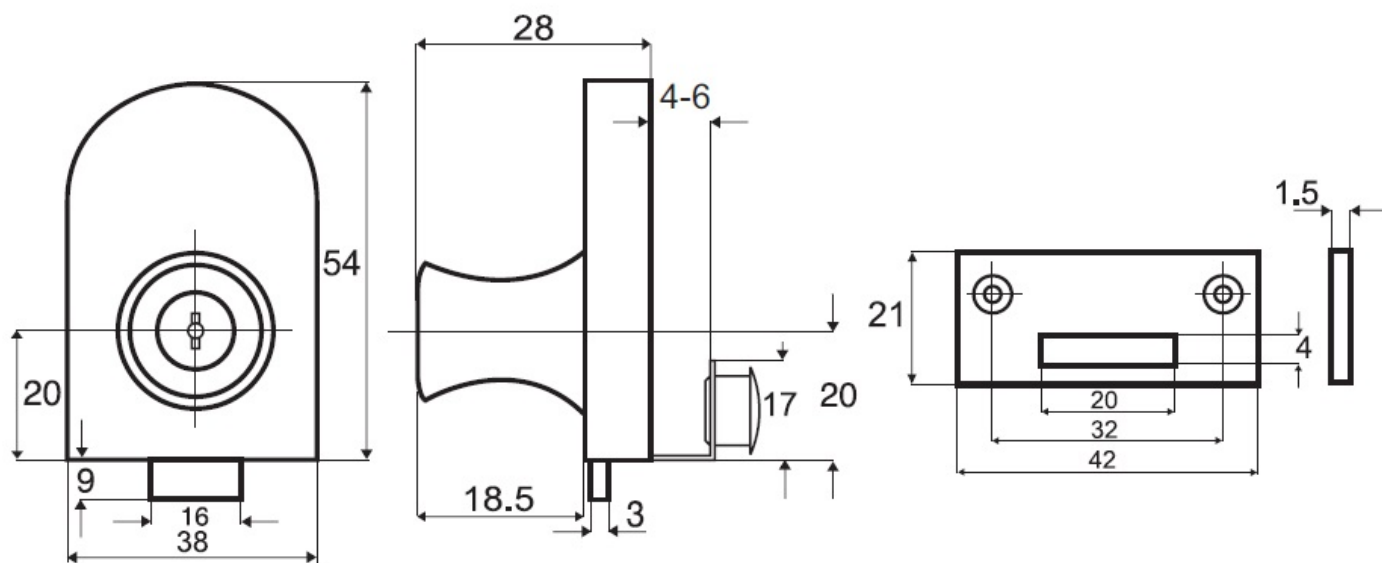

PRODUCT SHEET

Description:

Glass Door Lock 64081, Black Ano, Curved Cylinder, CK SISO, No Bore

Item number:

14.09.212-2

Units	Box	Carton	HS Code	Barcode
Pcs.	15	120	8301300000	 5704866046619

SISO A/S

Mileparken 11
DK-2740 Skovlunde
Denmark
VAT: DK 24786013