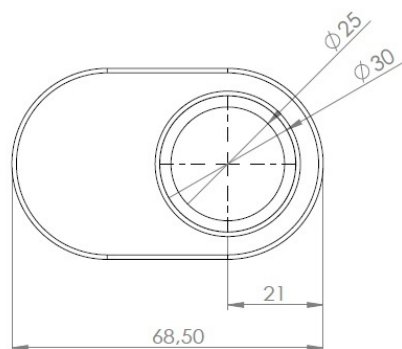

PRODUCT SHEET

Description:

Cover Plate Double F/Lock X-689 & 910, Matt Nickel Plated

Item number:

14.09.171-0

Units	Box	Carton	HS Code	Barcode
Pcs.	50	200	8301600090	 5704866046466

SISO A/S

Mileparken 11
DK-2740 Skovlunde
Denmark
VAT: 24786013