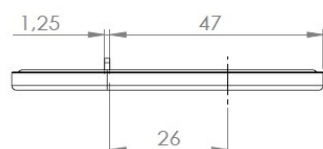

PRODUCT SHEET

Description:

Cover Plate Double F/Lock X-689 & 910, Matt Nickel Plated

Item number:

14.09.171-0

Units	Box	Carton	HS Code	Barcode
Pcs.	50	200	8301600090	 5704866046466

SISO A/S

Mileparken 11
DK-2740 Skovlunde
Denmark
VAT: 24786013