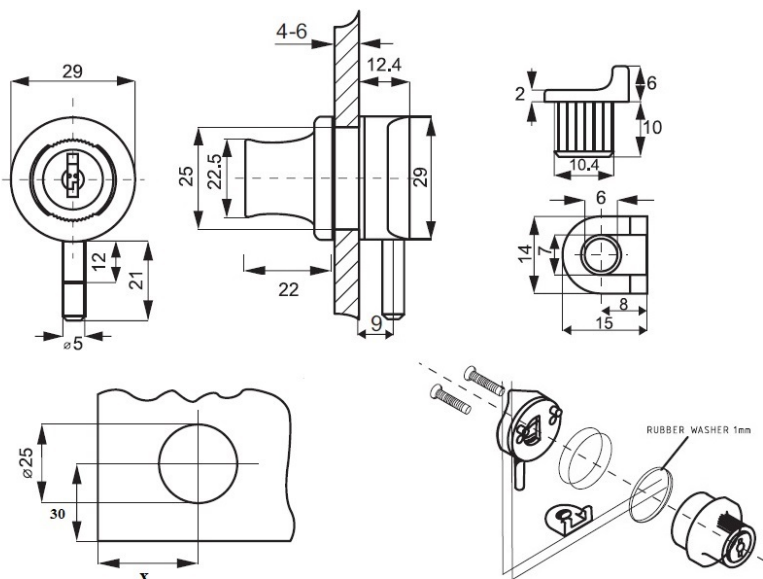

PRODUCT SHEET

Description:

Glass Door Lock MIC-689, Body Only, Chrome Pl, F/#J11+#J12, No Cylinder

Item number:

14.09.159-0

Units	Box	Carton	HS Code	Barcode
Pcs.	20	200	8301300000	
				5704866046435

SISO A/S