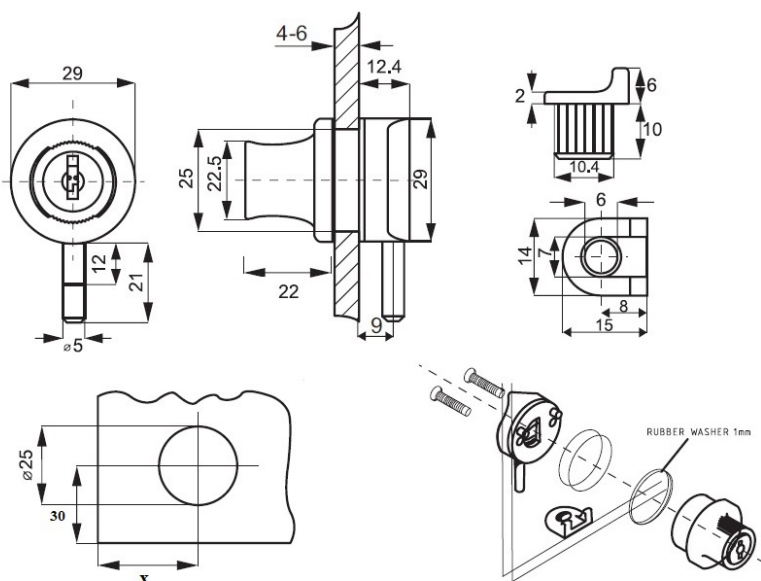

## Description:

Glass Door Lock MIC-689, Body Only, Matt NPL, F/#J11+#J12,

## Item number:

14.09.157-0

Units	Box	Carton	HS Code	Barcode
Pcs.	20	100	8301300000	
				5704866046411