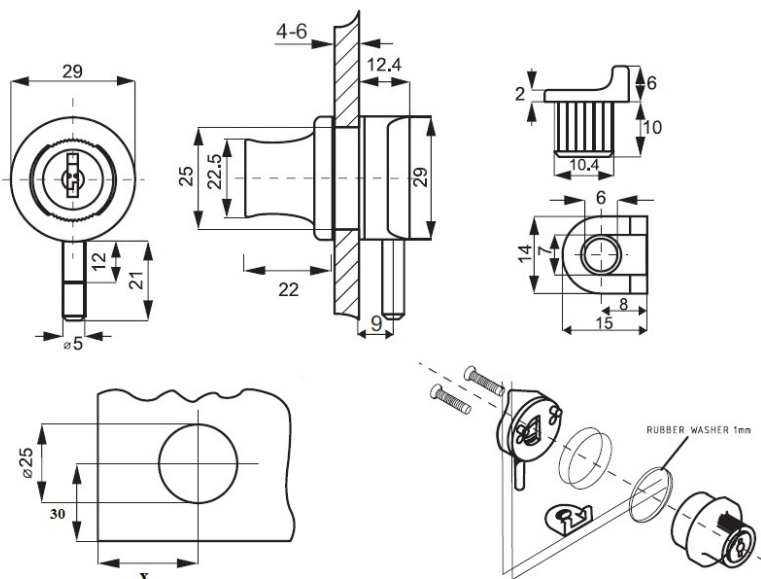

PRODUCT SHEET

Description:

Glass Door Lock X-689, Alu Finish, CK SISO, KA D20, 4-6mm Glass

Item number:

14.09.133-5

Units	Box	Carton	HS Code	Barcode
Pcs.	15	150	8301300000	
				5704866454087

SISO A/S

Mileparken 11
DK-2740 Skovlunde
Denmark
VAT: DK 24786013