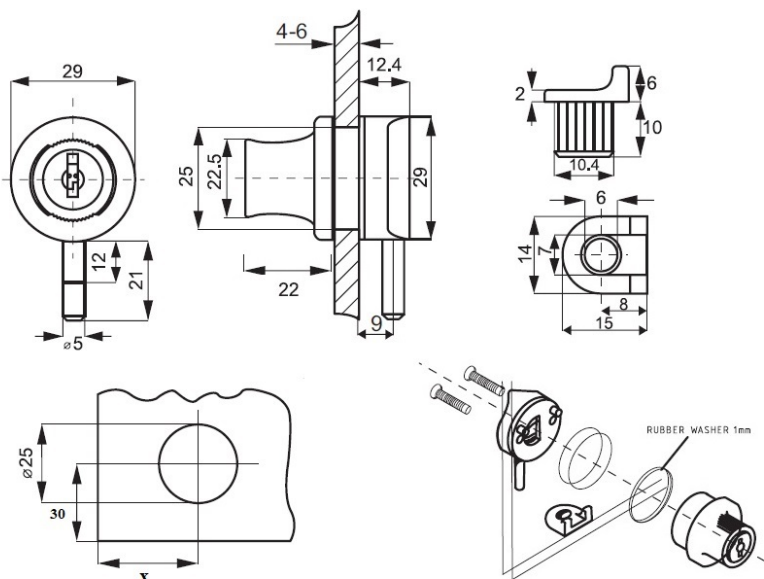

PRODUCT SHEET

Description:

Glass Door Lock X-689, CK SISO, Alu Finish, 4-6mm Glass,

Item number:

14.09.132-1

Units	Box	Carton	HS Code	Barcode
Pcs.	15	150	8301300000	
				5704866046237

SISO A/S

Mileparken 11
DK-2740 Skovlunde
Denmark
VAT: DK 24786013