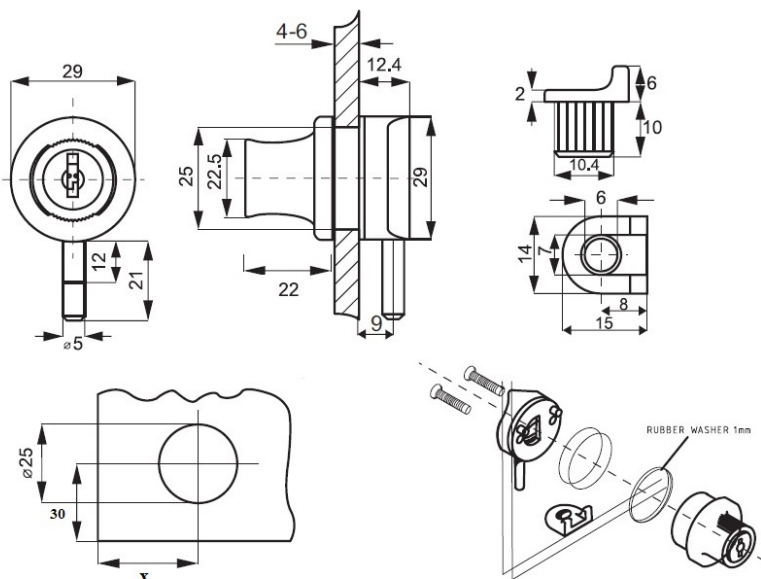

PRODUCT SHEET

Description:

Glass Door Lock X-689, CK SISO, Black Anodized, KA D20, 4-6mm Glass

Item number:

14.09.128-5

Units	Box	Carton	HS Code	Barcode
Pcs.	15	150	8301300000	
5704866512206				

SISO A/S

Mileparken 11
DK-2740 Skovlunde
Denmark
VAT: DK 24786013