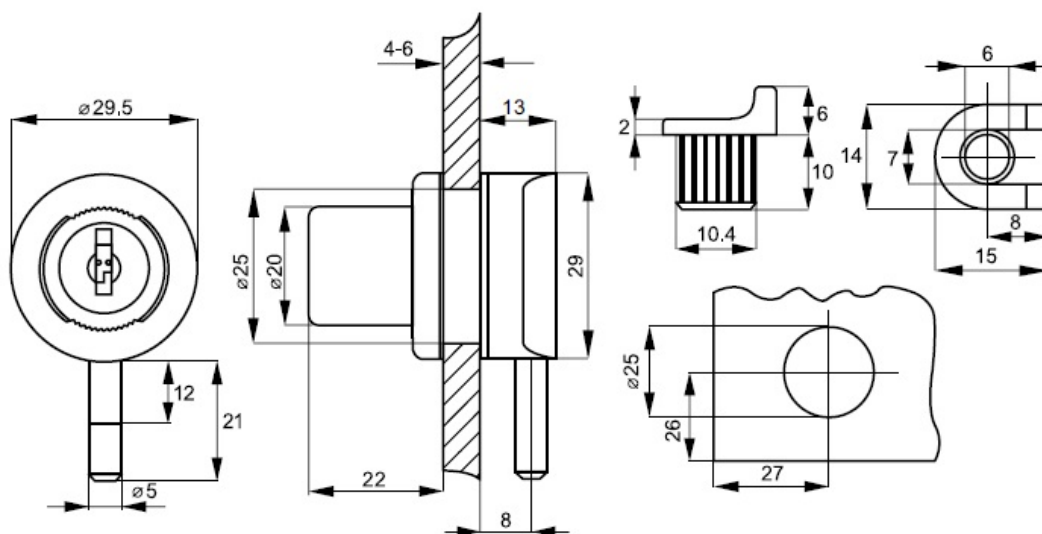

PRODUCT SHEET

Description:

Glass Door Lock MIC910S, Alu, $\varnothing$ 25mm, Snake CK SISO, #01

Item number:

14.09.110-0

Units	Box	Carton	HS Code	Barcode
Pcs.	20	200	8301300000	
				5704866046008

SISO A/S

Mileparken 11
DK-2740 Skovlunde
Denmark
VAT: DK 24786013

Phone +45 45 830 900

www.siso.dk
siso@siso.dk

Danske Bank
Nytorv Branch
Copenhagen
SWIFT: DABADKKK

Account no.
4180 3112 112936
IBAN Account
DK7230003112112936