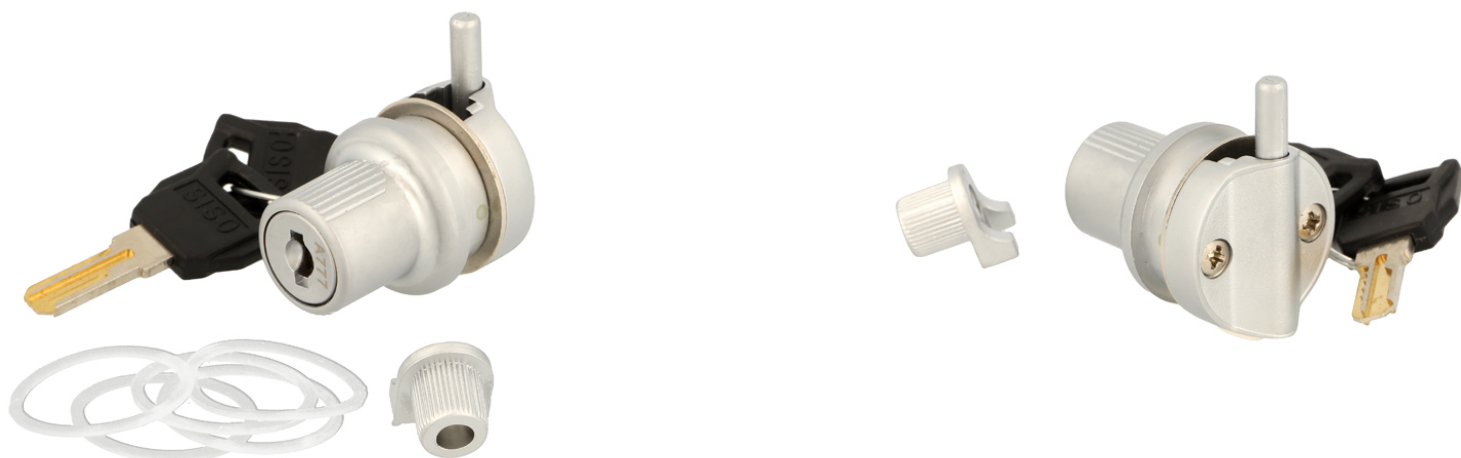

## Description:

Glass Door Lock MIC910S, Alu,  $\varnothing$ 25mm, Snake CK SISO, #01

## Item number:

14.09.110-0

Units	Box	Carton	HS Code	Barcode
Pcs.	20	200	8301300000	
				5704866046008