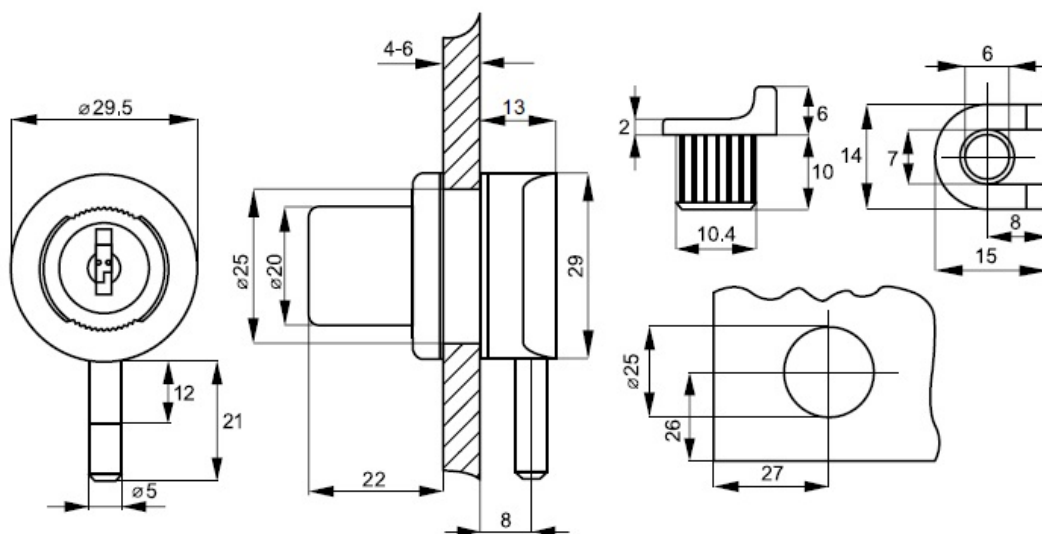

PRODUCT SHEET

Description:

Glass Door Lock MIC910S, CPL, \varnothing 25mm, Snake CK SISO, #01

Item number:

14.09.109-0

Units	Box	Carton	HS Code	Barcode
Pcs.	20	200	8301300000	
				5704866045971

SISO A/S

Mileparken 11
DK-2740 Skovlunde
Denmark
VAT: DK 24786013