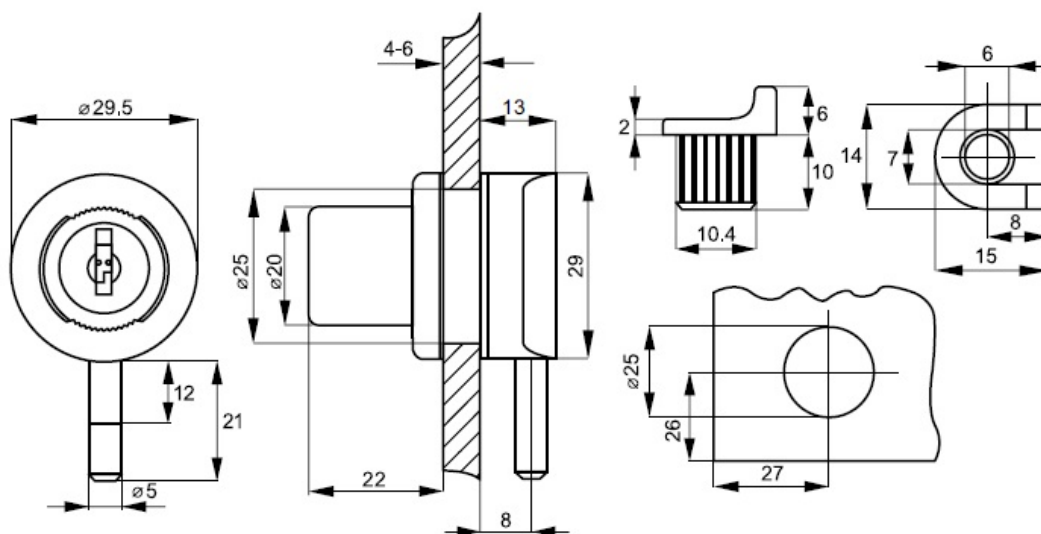

PRODUCT SHEET

Description:

Glass Door Lock 910, $\varnothing 25\text{mm}$, Black Anodized, MK SISO, KA D20

Item number:

14.09.108-4

Units	Box	Carton	HS Code	Barcode
Pcs.	15	150	8301300000	
				5704866500401