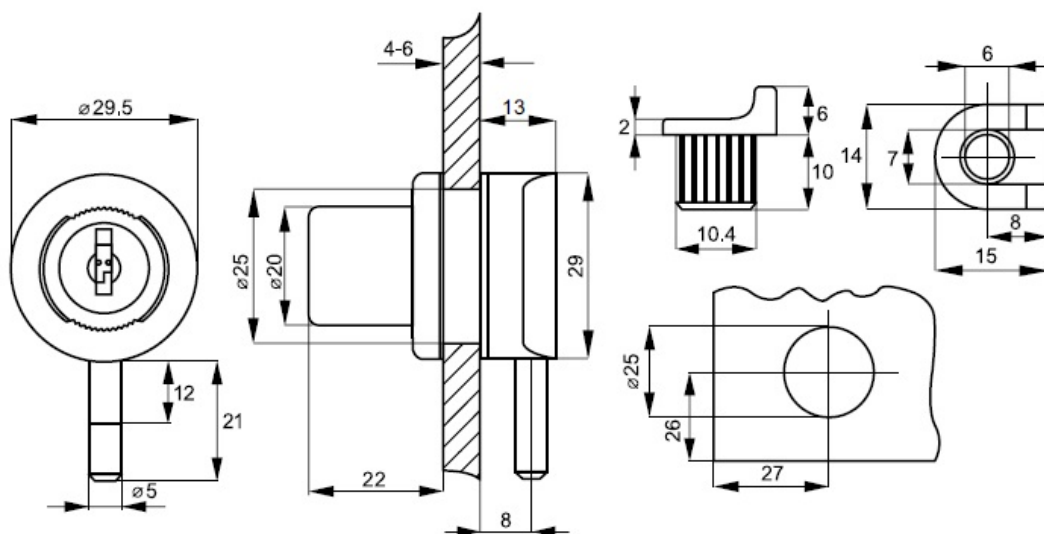

# PRODUCT SHEET

**Description:**

Glass Door Lock 910,  $\varnothing 25$ mm, CPL, Round Metal Key SISO

**Item number:**

14.09.107-0

| Units | Box | Carton | HS Code    | Barcode  |
|-------|-----|--------|------------|--|
| Pcs.  | 20  | 200    | 8301300000 |  |
|       |     |        |            | 5704866045957  |