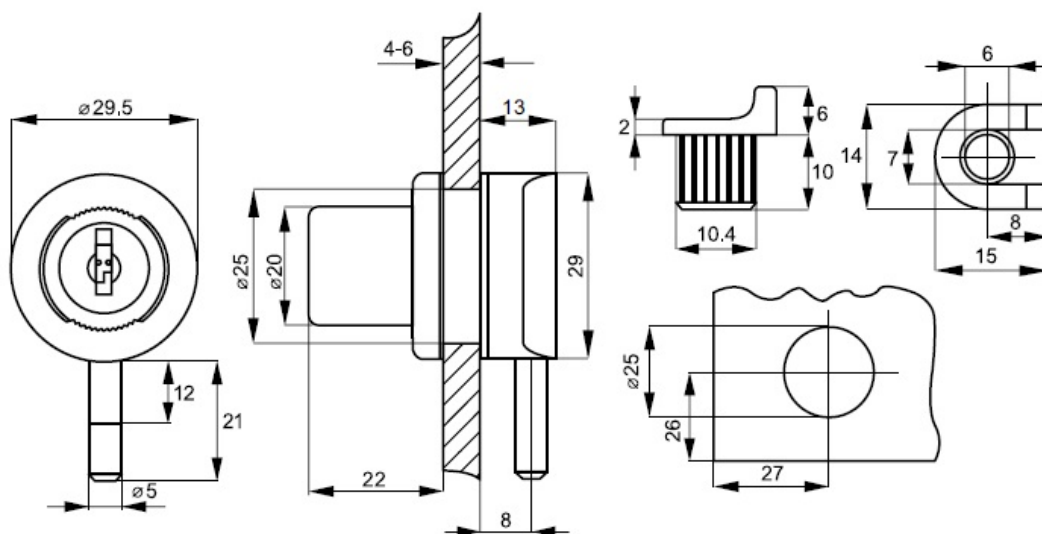

PRODUCT SHEET

Description:

Glass Door Lock 910, $\varnothing 25$ mm, Black Anodized, Metal Key SISO

Item number:

14.09.106-4

Units	Box	Carton	HS Code	Barcode
Pcs.	20	200	8301300000	
				5704866504812

SISO A/S