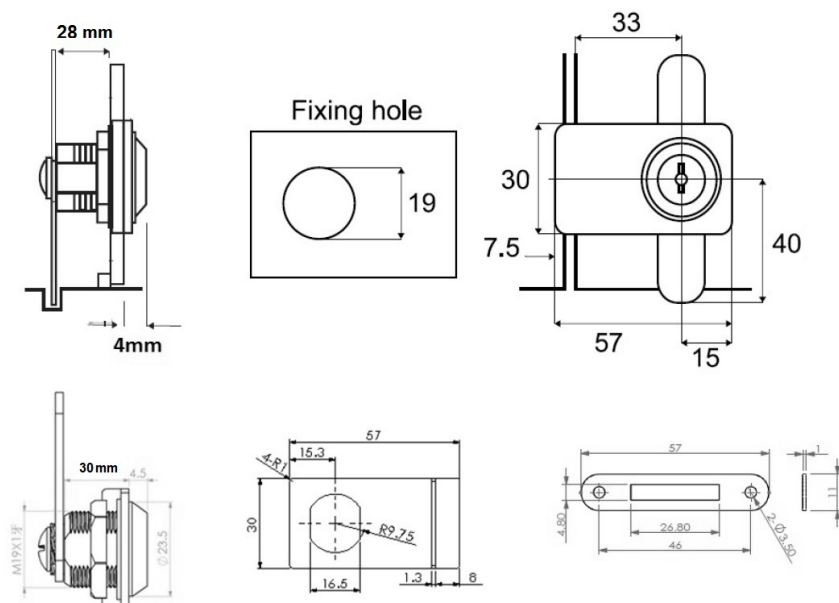

PRODUCT SHEET

Description:

Glass Door Lock 916, CPL, 180DG,W/30mm Cylinder,Cam No.A01, CK:SISO, W/Striker & Front Plate

Item number:

14.09.065-0

Units	Box	Carton	HS Code	Barcode
Pcs.	12	240	8301300000	
				5704866045865

SISO A/S

Mileparken 11
DK-2740 Skovlunde
Denmark
VAT: DK 24786013

Phone +45 45 830 900

www.siso.dk
siso@siso.dk

Danske Bank
Nytorv Branch
Copenhagen
SWIFT: DABADKKK

Account no.
4180 3112 112936
IBAN Account
DK7230003112112936