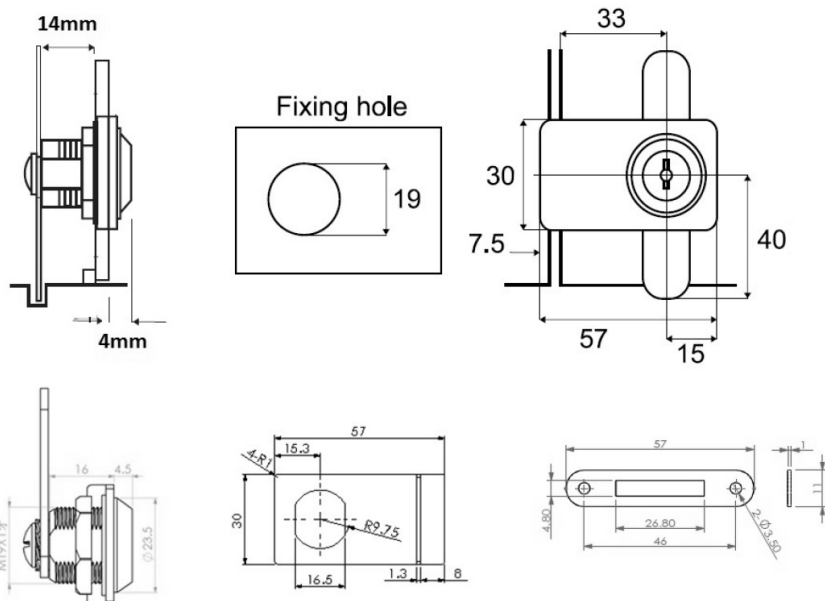

PRODUCT SHEET

Description:

Glass Door Lock 916, CPL, 180DG, Str. Cam A04, CK:SISO, W/ Striker & Front Plate

Item number:

14.09.048-1

Units	Box	Carton	HS Code	Barcode
Pcs.	12	240	8301300000	
				5704866045827