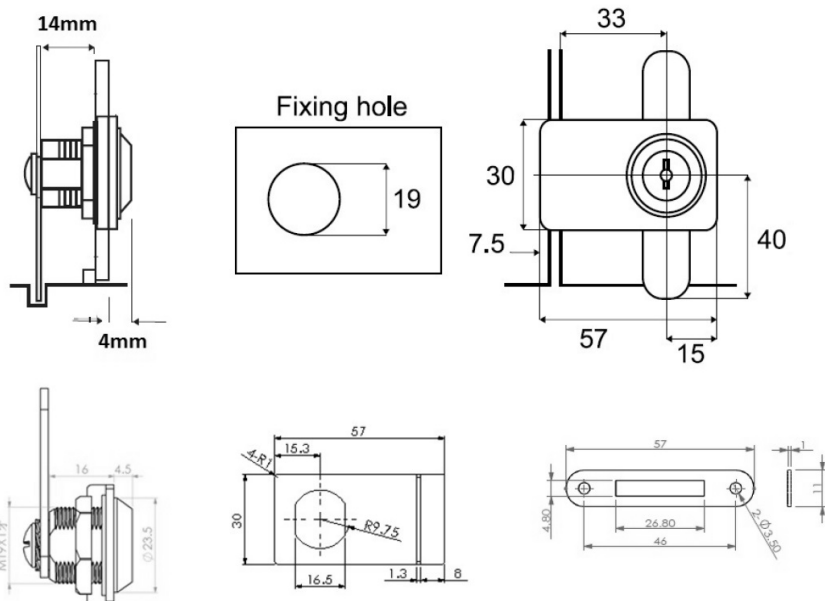

PRODUCT SHEET

Description:

Glass Door Lock 916, CPL, 180DG, Str. Cam A04, KA D20, CK: SISO, W/Striker & Front Plate

Item number:

14.09.044-0

Units	Box	Carton	HS Code	Barcode
Pcs.	12	240	8301300000	
				5704866452090