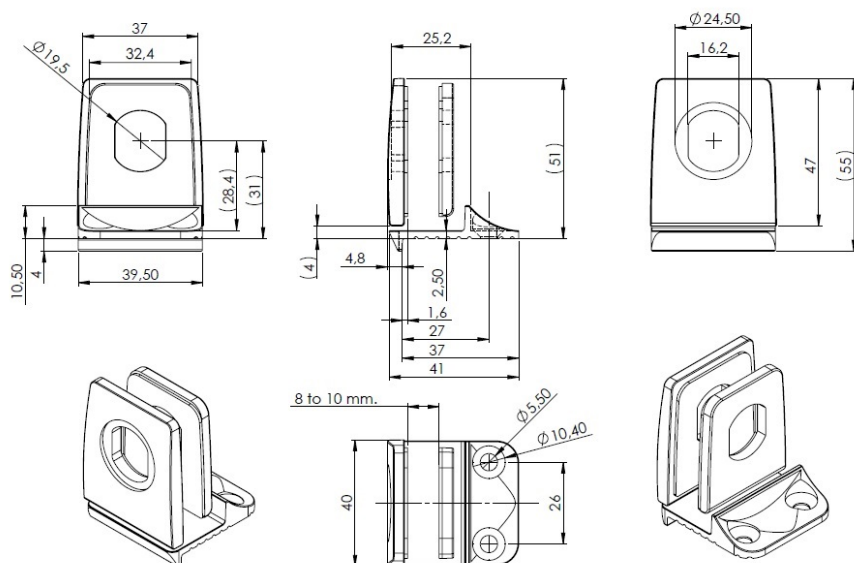

PRODUCT SHEET

Description:

Glass Door Lock Accessories "Obsession", 8-10mm Glass, Black, Brass Material, Black Rubber Gaskets, W/Striking Plate (Cam, Lock 1925 Series to be Ordered Separately)

Item number:

14.09.006-0

Units	Box	Carton	HS Code	Barcode
Set			8301600090	
				5704866513838

(xx) installation dependend

SISO A/S

Mileparken 11
DK-2740 Skovlunde
Denmark
VAT: DK 24786013

Phone +45 45 830 900

www.siso.dk
siso@siso.dk