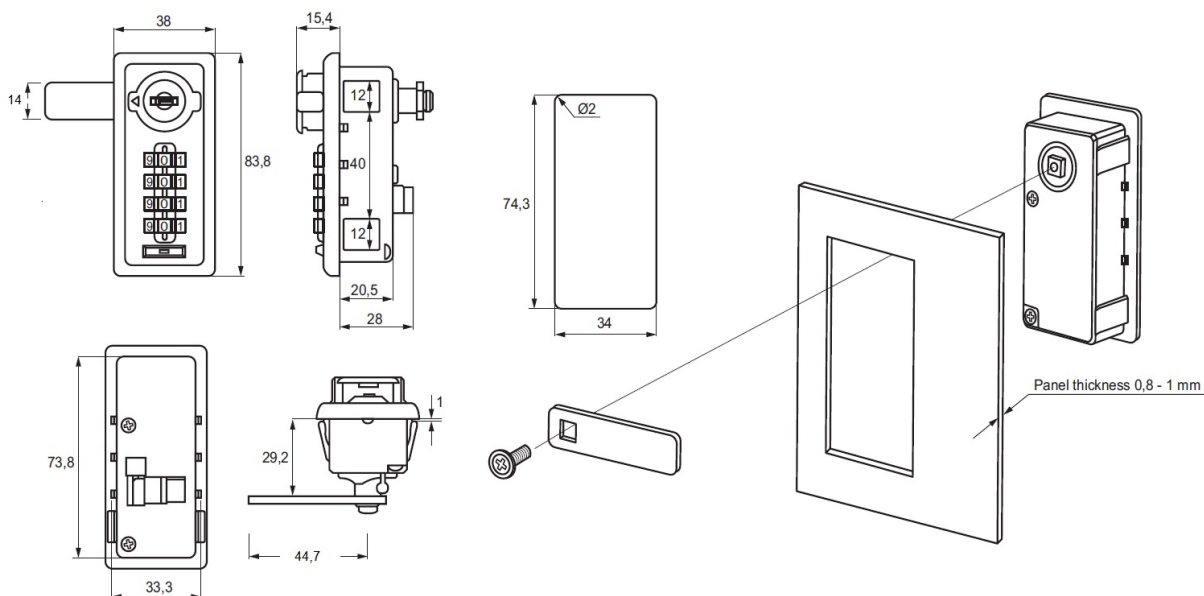

PRODUCT SHEET

Description:

Combi. Cam Lock M266,"Private"4-Digit, RH, 180DG,W/Scramble Function, Code Setting By Switch Button, w/Master Key &, Decoding Function, Black ABS Housing,Zamak Cylinder,Straight, Cam Plate, ce: 44,7mm, Master Key System D001, For Panel, Thickness 0,8-1mm

Item number:

14.08.605-0

Units	Box	Carton	HS Code	Barcode
Pcs.	25	100	8301300000	 5704866458160

SISO A/S

Mileparken 11
DK-2740 Skovlunde
Denmark
VAT: DK 24786013

Phone +45 45 830 900

www.siso.dk
siso@siso.dk

Danske Bank
Nytorv Branch
Copenhagen
SWIFT: DABADKKK

Account no.
4180 3112 112936
IBAN Account
DK7230003112112936