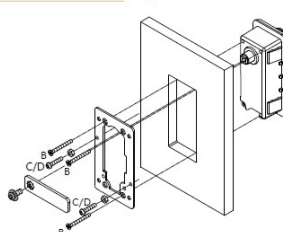

PRODUCT SHEET

Description:

Back Plate F/Wood Mounting F/Lock 14.08.602-0,Steel NPL, F/ 10-20mm.Size:46x84x2mm, Inclusive Fixing Screws

Item number:

14.08.603-0

Units	Box	Carton	HS Code	Barcode
Pcs.	50	100	8301600090	
5704866462310				

Installation of Back Plate

Panel thickness: 20-35mm

Panel thickness: 10-19mm

SISO A/S

Mileparken 11
DK-2740 Skovlunde
Denmark
VAT: DK 24786013

Phone +45 45 830 900

www.siso.dk
siso@siso.dk

Danske Bank
Nytorv Branch
Copenhagen
SWIFT: DABADKKK