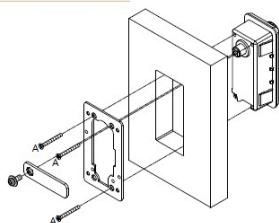

PRODUCT SHEET

Description:

Back Plate F/Wood Mounting F/Lock 14.08.602-0,Steel NPL, F/ 10-20mm.Size:46x84x2mm, Inclusive Fixing Screws

Item number:

14.08.603-0

Units	Box	Carton	HS Code	Barcode
Pcs.	50	100	8301600090	
5704866462310				

Installation of Back Plate

Panel thickness: 20-35mm

Panel thickness: 10-19mm

SISO A/S

Mileparken 11
DK-2740 Skovlunde
Denmark
VAT: DK 24786013

Phone +45 45 830 900

www.siso.dk
siso@siso.dk

Danske Bank
Nytorv Branch
Copenhagen
SWIFT: DABADKKK