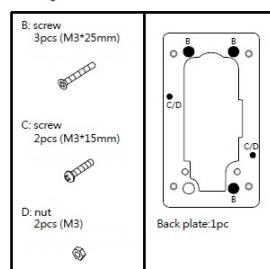

PRODUCT SHEET

Description:

Back Plate F/Wood Mounting F/Lock 14.08.602-0,Steel NPL, F/ 10-20mm.Size:46x84x2mm, Inclusive Fixing Screws

Item number:

14.08.603-0

Units	Box	Carton	HS Code	Barcode
Pcs.	50	100	8301600090	
5704866462310				

Installation of Back Plate

Panel thickness: 20-35mm

Panel thickness: 10-19mm

SISO A/S

Mileparken 11
DK-2740 Skovlunde
Denmark
VAT: DK 24786013

Phone +45 45 830 900

www.siso.dk
siso@siso.dk

Danske Bank
Nytorv Branch
Copenhagen
SWIFT: DABADKKK