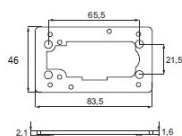

PRODUCT SHEET

Description:

Back Plate F/Wood Mounting F/Lock 14.08.602-0,Steel NPL, F/ 10-20mm.Size:46x84x2mm, Inclusive Fixing Screws

Item number:

14.08.603-0

Units	Box	Carton	HS Code	Barcode
Pcs.	50	100	8301600090	
5704866462310				

Installation of Back Plate

Panel thickness: 20-35mm

Panel thickness: 10-19mm

SISO A/S

Mileparken 11
DK-2740 Skovlunde
Denmark
VAT: DK 24786013

Phone +45 45 830 900

www.siso.dk
siso@siso.dk

Danske Bank
Nytorv Branch
Copenhagen
SWIFT: DABADKKK