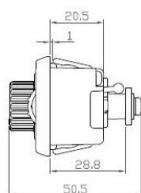

PRODUCT SHEET

Description:

Combi. Cam Lock M237,4-Digit,LH,180DG,Ext.Cam Pin,"Public or Privat", Setting By Switch Button, w/Master Key & Decoding, Function, Black ABS Housing, Zamak Cylinder, Straight Cam, No. 7, CE:45mm, Master Key Code D001

Item number:

14.08.601-5

Units	Box	Carton	HS Code	Barcode
Pcs.	25	50	8301300000	
				5704866468251

Panel thickness: 1mm

drilling template for metal panel:

Right hand

Left hand

SISO A/S