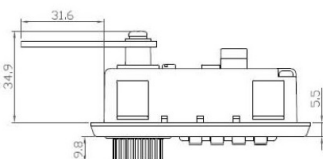

PRODUCT SHEET

Description:

Combi. Cam Lock M237,4-Digit,LH,180DG,Ext.Cam Pin,"Public or Privat", Setting By Switch Button, w/Master Key & Decoding, Function, Black ABS Housing, Zamak Cylinder, Straight Cam, No. 7, CE:45mm, Master Key Code D001

Item number:

14.08.601-5

Units	Box	Carton	HS Code	Barcode
Pcs.	25	50	8301300000	
				5704866468251

Panel thickness: 1mm

drilling template for metal panel:

Right hand

Left hand

SISO A/S