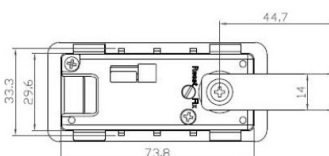

PRODUCT SHEET

Description:

Combi. Cam Lock M237,4-Digit,LH,180DG,Ext.Cam Pin,"Public or Privat", Setting By Switch Button, w/Master Key & Decoding, Function, Black ABS Housing, Zamak Cylinder, Straight Cam, No. 7, CE:45mm, Master Key Code D001

Item number:

14.08.601-5

Units	Box	Carton	HS Code	Barcode
Pcs.	25	50	8301300000	
				5704866468251

Panel thickness: 1mm

drilling template for metal panel:

Right hand

Left hand

SISO A/S