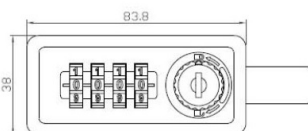

PRODUCT SHEET

Description:

Combi. Cam Lock M237,4-Digit,LH,180DG,Ext.Cam Pin,"Public or Privat", Setting By Switch Button, w/Master Key & Decoding, Function, Black ABS Housing, Zamak Cylinder, Straight Cam, No. 7, CE:45mm, Master Key Code D001

Item number:

14.08.601-5

Units	Box	Carton	HS Code	Barcode
Pcs.	25	50	8301300000	
				5704866468251

Panel thickness: 1mm

drilling template for metal panel:

Right hand

Left hand

SISO A/S