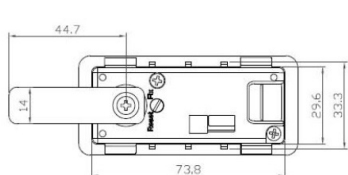

PRODUCT SHEET

Description:

Combi. Cam Lock M237,4-Digit,LH,180DG,Ext.Cam Pin,"Public or Privat", Setting By Switch Button, w/Master Key & Decoding, Function, Black ABS Housing, Zamak Cylinder, Straight Cam, No. 7, CE:45mm, Master Key Code D001

Item number:

14.08.601-5

Units	Box	Carton	HS Code	Barcode
Pcs.	25	50	8301300000	
				5704866468251

Panel thickness: 1mm

drilling template for metal panel:

Right hand

Left hand

SISO A/S