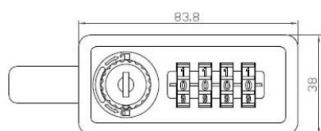

PRODUCT SHEET

Description:

Combi. Cam Lock M237,4-Digit,LH,180DG,Ext.Cam Pin,"Public or Privat", Setting By Switch Button, w/Master Key & Decoding, Function, Black ABS Housing, Zamak Cylinder, Straight Cam, No. 7, CE:45mm, Master Key Code D001

Item number:

14.08.601-5

Units	Box	Carton	HS Code	Barcode
Pcs.	25	50	8301300000	
				5704866468251

Panel thickness: 1mm

drilling template for metal panel:

Right hand

Left hand

SISO A/S