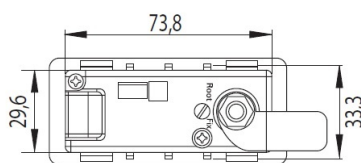

PRODUCT SHEET

Description:

Combi. Cam Lock M237,4-Digit, LH, 180DG, "Public or Private" Setting By Switch Button, w/Master Key & Decoding Function., Black ABS Housing, Zamak Cylinder, W/Hex Nut, Washer &, Cam Plate No.3, Master Key System D001

Item number:

14.08.601-0

| Units | Box | Carton | HS Code | Barcode |
|-------|-----|--------|------------|---|
| Pcs. | 25 | 50 | 8301300000 |  5704866402439 |

Right hand

Left hand

Panel thickness: 1mm

drilling template for metal panel: