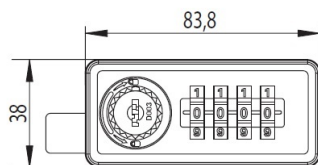

PRODUCT SHEET

Description:

Combi. Cam Lock M237,4-Digit, LH, 180DG, "Public or Private" Setting By Switch Button, w/Master Key & Decoding Function., Black ABS Housing, Zamak Cylinder, W/Hex Nut, Washer &, Cam Plate No.3, Master Key System D001

Item number:

14.08.601-0

| Units | Box | Carton | HS Code | Barcode |
|-------|-----|--------|------------|---|
| Pcs. | 25 | 50 | 8301300000 |  5704866402439 |

Right hand

Left hand

Panel thickness: 1mm

drilling template for metal panel: