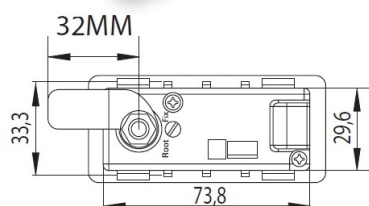

PRODUCT SHEET

Description:

Combi. Cam Lock M237,4-Digit, LH, 180DG, "Public or Private" Setting By Switch Button, w/Master Key & Decoding Function., Black ABS Housing, Zamak Cylinder, W/Hex Nut, Washer &, Cam Plate No.3, Master Key System D001

Item number:

14.08.601-0

| Units | Box | Carton | HS Code | Barcode |
|-------|-----|--------|------------|---|
| Pcs. | 25 | 50 | 8301300000 |  5704866402439 |

Right hand

Left hand

Panel thickness: 1mm

drilling template for metal panel: