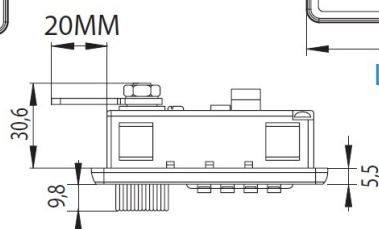

PRODUCT SHEET

Description:

Combi. Cam Lock M237,4-Digit, LH, 180DG, "Public or Private" Setting By Switch Button, w/Master Key & Decoding Function., Black ABS Housing, Zamak Cylinder, W/Hex Nut, Washer &, Cam Plate No.3, Master Key System D001

Item number:

14.08.601-0

| Units | Box | Carton | HS Code | Barcode |
|-------|-----|--------|------------|---|
| Pcs. | 25 | 50 | 8301300000 |  5704866402439 |

Right hand

Left hand

Panel thickness: 1mm

drilling template for metal panel: