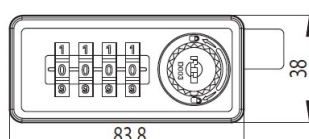

PRODUCT SHEET

Description:

Combi. Cam Lock M237,4-Digit, LH, 180DG, "Public or Private" Setting By Switch Button, w/Master Key & Decoding Function., Black ABS Housing, Zamak Cylinder, W/Hex Nut, Washer &, Cam Plate No.3, Master Key System D001

Item number:

14.08.601-0

| Units | Box | Carton | HS Code | Barcode |
|-------|-----|--------|------------|---|
| Pcs. | 25 | 50 | 8301300000 |  5704866402439 |

Right hand

Left hand

Panel thickness: 1mm

drilling template for metal panel: