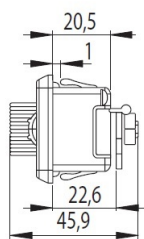

PRODUCT SHEET

Description:

Combi. Cam Lock M237,4-Digit, LH, 180DG, "Public or Private" Setting By Switch Button, w/Master Key & Decoding Function., Black ABS Housing, Zamak Cylinder, W/Hex Nut, Washer &, Cam Plate No.3, Master Key System D001

Item number:

14.08.601-0

| Units | Box | Carton | HS Code | Barcode |
|-------|-----|--------|------------|---|
| Pcs. | 25 | 50 | 8301300000 |  5704866402439 |

Right hand

Left hand

Panel thickness: 1mm

drilling template for metal panel: