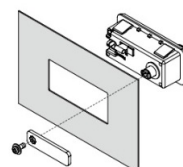

PRODUCT SHEET

Description:

Combi. Cam Lock M237,4-Digit, LH, 180DG, "Public or Private" Setting By Switch Button, w/Master Key & Decoding Function., Black ABS Housing, Zamak Cylinder, W/Hex Nut, Washer &, Cam Plate No.3, Master Key System D001

Item number:

14.08.601-0

| Units | Box | Carton | HS Code | Barcode |
|-------|-----|--------|------------|---|
| Pcs. | 25 | 50 | 8301300000 |  5704866402439 |

Right hand

Left hand

Panel thickness: 1mm

drilling template for metal panel: