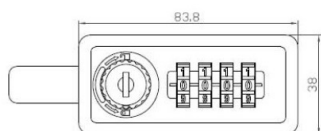

## Description:

Combi. Cam Lock M237,4-Digit,RH,180DG,Ext.Cam Pin,"Public or Privat", Setting By Switch Button, w/Master Key & Decoding, Function, Black ABS Housing, Zamak Cylinder, Straight Cam, No. 7, CE:45mm, Master Key Code D001

## Item number:

14.08.600-5

Units	Box	Carton	HS Code	Barcode
Pcs.	25	50	8301300000	
				5704866468244

Panel thickness: 1mm

drilling template for metal panel:

Right hand

Left hand