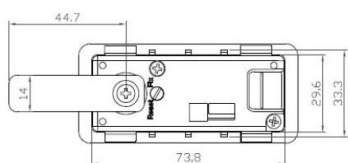

## Description:

Combi. Cam Lock M237,4-Digit,RH,180DG,Ext.Cam Pin,"Public or Privat", Setting By Switch Button, w/Master Key & Decoding, Function, Black ABS Housing, Zamak Cylinder, Straight Cam, No. 7, CE:45mm, Master Key Code D001

## Item number:

14.08.600-5

Units	Box	Carton	HS Code	Barcode
Pcs.	25	50	8301300000	
				5704866468244

Panel thickness: 1mm

drilling template for metal panel:

Right hand

Left hand