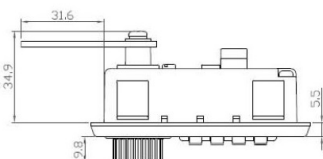

## Description:

Combi. Cam Lock M237,4-Digit,RH,180DG,Ext.Cam Pin,"Public or Privat", Setting By Switch Button, w/Master Key & Decoding, Function, Black ABS Housing, Zamak Cylinder, Straight Cam, No. 7, CE:45mm, Master Key Code D001

## Item number:

14.08.600-5

Units	Box	Carton	HS Code	Barcode
Pcs.	25	50	8301300000	
				5704866468244

Panel thickness: 1mm

drilling template for metal panel:

Right hand

Left hand