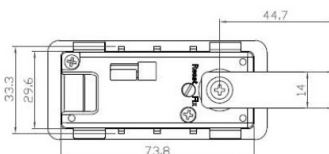

## Description:

Combi. Cam Lock M237,4-Digit,RH,180DG,Ext.Cam Pin,"Public or Privat", Setting By Switch Button, w/Master Key & Decoding, Function, Black ABS Housing, Zamak Cylinder, Straight Cam, No. 7, CE:45mm, Master Key Code D001

## Item number:

14.08.600-5

Units	Box	Carton	HS Code	Barcode
Pcs.	25	50	8301300000	
				5704866468244

Panel thickness: 1mm

drilling template for metal panel:

Right hand

Left hand