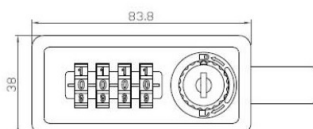

## Description:

Combi. Cam Lock M237,4-Digit,RH,180DG,Ext.Cam Pin,"Public or Privat", Setting By Switch Button, w/Master Key & Decoding, Function, Black ABS Housing, Zamak Cylinder, Straight Cam, No. 7, CE:45mm, Master Key Code D001

## Item number:

14.08.600-5

Units	Box	Carton	HS Code	Barcode
Pcs.	25	50	8301300000	
				5704866468244

Panel thickness: 1mm

drilling template for metal panel:

Right hand

Left hand