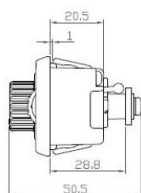

## Description:

Combi. Cam Lock M237,4-Digit,RH,180DG,Ext.Cam Pin,"Public or Privat", Setting By Switch Button, w/Master Key & Decoding, Function, Black ABS Housing, Zamak Cylinder, Straight Cam, No. 7, CE:45mm, Master Key Code D001

## Item number:

14.08.600-5

Units	Box	Carton	HS Code	Barcode
Pcs.	25	50	8301300000	
				5704866468244

Panel thickness: 1mm

drilling template for metal panel:

Right hand

Left hand