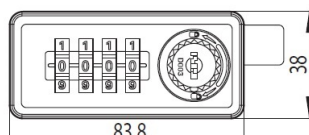

## Description:

Combi. Cam Lock M237,4-Digit, RH, 180DG, "Public or Private" Setting By Switch Button, w/Master Key & Decoding Function., Black ABS Housing, Zamak Cylinder, W/Hex Nut, Washer &, Cam Plate No. 3, Master Key System D001

## Item number:

14.08.600-0

Units	Box	Carton	HS Code	Barcode
Pcs.	25	50	8301300000	
				5704866402422

Right hand

Left hand

Panel thickness: 1mm

drilling template for metal panel: