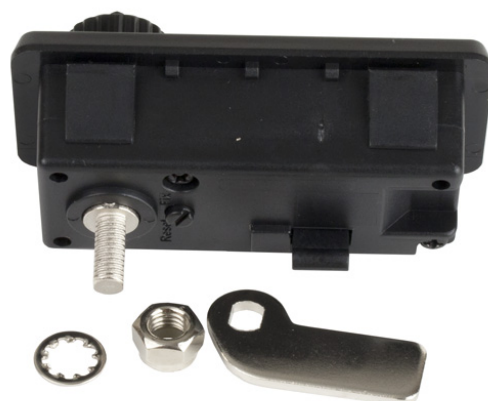

## Description:

Combi. Cam Lock M237,4-Digit, RH, 180DG, "Public or Private" Setting By Switch Button, w/Master Key & Decoding Function., Black ABS Housing, Zamak Cylinder, W/Hex Nut, Washer &, Cam Plate No. 3, Master Key System D001

## Item number:

14.08.600-0

Units	Box	Carton	HS Code	Barcode
Pcs.	25	50	8301300000	
				5704866402422

Right hand

Left hand

Panel thickness: 1mm

drilling template for metal panel: