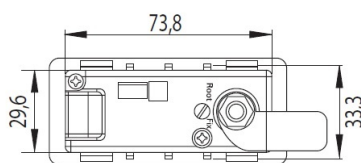

## Description:

Combi. Cam Lock M237,4-Digit, RH, 180DG, "Public or Private" Setting By Switch Button, w/Master Key & Decoding Function., Black ABS Housing, Zamak Cylinder, W/Hex Nut, Washer &, Cam Plate No. 3, Master Key System D001

## Item number:

14.08.600-0

Units	Box	Carton	HS Code	Barcode
Pcs.	25	50	8301300000	
				5704866402422

Right hand

Left hand

Panel thickness: 1mm

drilling template for metal panel: