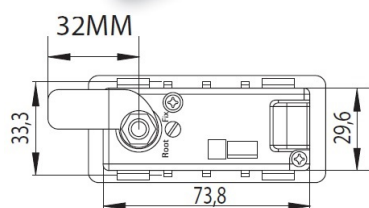

## Description:

Combi. Cam Lock M237,4-Digit, RH, 180DG, "Public or Private" Setting By Switch Button, w/Master Key & Decoding Function., Black ABS Housing, Zamak Cylinder, W/Hex Nut, Washer &, Cam Plate No. 3, Master Key System D001

## Item number:

14.08.600-0

Units	Box	Carton	HS Code	Barcode
Pcs.	25	50	8301300000	
				5704866402422

Right hand

Left hand

Panel thickness: 1mm

drilling template for metal panel: