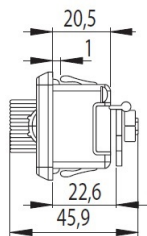

## Description:

Combi. Cam Lock M237,4-Digit, RH, 180DG, "Public or Private" Setting By Switch Button, w/Master Key & Decoding Function., Black ABS Housing, Zamak Cylinder, W/Hex Nut, Washer &, Cam Plate No. 3, Master Key System D001

## Item number:

14.08.600-0

Units	Box	Carton	HS Code	Barcode
Pcs.	25	50	8301300000	
				5704866402422

Right hand

Left hand

Panel thickness: 1mm

drilling template for metal panel: