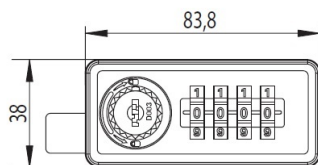

## Description:

Combi. Cam Lock M237,4-Digit, RH, 180DG, "Public or Private" Setting By Switch Button, w/Master Key & Decoding Function., Black ABS Housing, Zamak Cylinder, W/Hex Nut, Washer &, Cam Plate No. 3, Master Key System D001

## Item number:

14.08.600-0

Units	Box	Carton	HS Code	Barcode
Pcs.	25	50	8301300000	
				5704866402422

Right hand

Left hand

Panel thickness: 1mm

drilling template for metal panel: