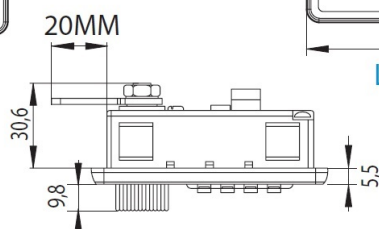

## Description:

Combi. Cam Lock M237,4-Digit, RH, 180DG, "Public or Private" Setting By Switch Button, w/Master Key & Decoding Function., Black ABS Housing, Zamak Cylinder, W/Hex Nut, Washer &, Cam Plate No. 3, Master Key System D001

## Item number:

14.08.600-0

Units	Box	Carton	HS Code	Barcode
Pcs.	25	50	8301300000	
				5704866402422

Right hand

Left hand

Panel thickness: 1mm

drilling template for metal panel: