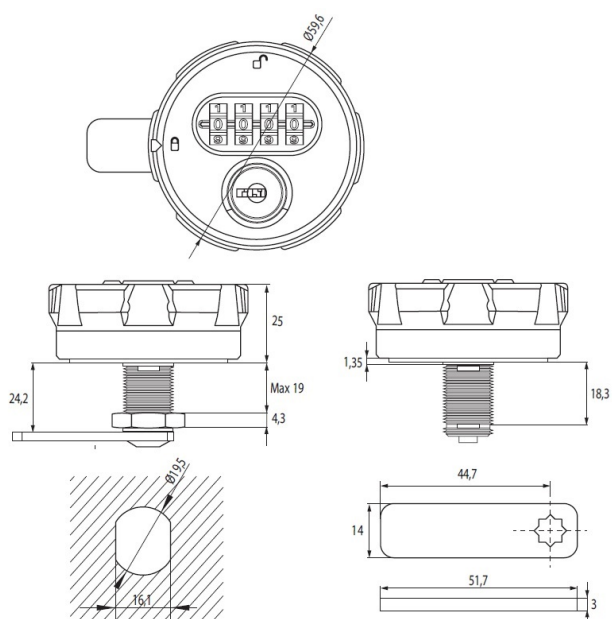

PRODUCT SHEET

Description:

Combi. Cam Lock M300,4-Digit,RH,ø60x25mm,Black,90DG,"Public" , Straight Cam,C/E:45mm,W/Hex Nut, Precoded 0000, Master, Code A201. F/Panel Thickness < 19mm, Plastic Housing

Item number:

14.08.292-0

Units	Box	Carton	HS Code	Barcode
Pcs.	1	50	8301300000	
				5704866485487

SISO A/S

Mileparken 11
DK-2740 Skovlunde
Denmark
VAT: 24786013

Phone +45 45 830 900

www.siso.dk
siso@siso.dk

Danske Bank
Nytorv Branch
Copenhagen
SWIFT: DABADKKK

Account no.
4180 3112 112936
IBAN Account
DK7230003112112936