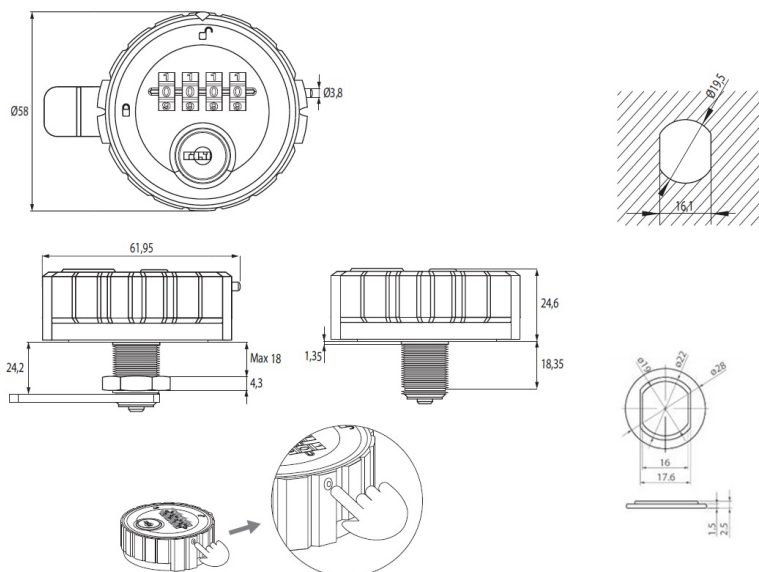

PRODUCT SHEET

Description:

Combi. Cam Lock M316,4-Digit, $\varnothing 60 \times 24 \text{ mm}$, RH, Zamak, Black, $\varnothing 19 \times 24 \text{ mm}$ Cylinder, 90DG, Straight Cam, C/E: 45mm, W/Hex Nut, Pre-, Coded 0000, Changing Code By Pressing Metal Pin On Side of, Housing into the Housing in Open Position, Master Code A201, Incl. Hole Size Reduction Washers. From $\varnothing 22$ to $\varnothing 19 \text{ mm}$

Item number:

14.08.291-0

Units	Box	Carton	HS Code	Barcode
Pcs.	1	50	8301300000	
				5704866466349

SISO A/S

Mileparken 11
DK-2740 Skovlunde
Denmark
VAT: DK 24786013

Phone +45 45 830 900

www.siso.dk
siso@siso.dk

Danske Bank
Nytorv Branch
Copenhagen
SWIFT: DABADKKK

Account no.
4180 3112 112936
IBAN Account
DK7230003112112936