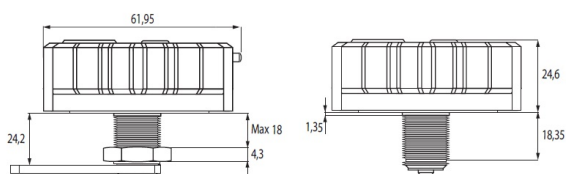

PRODUCT SHEET

Description:

Combi. Cam Lock M316,4-Digit, $\varnothing 60 \times 24 \text{ mm}$, RH, Zamak, Silver, $\varnothing 19 \times 24 \text{ mm}$ Cylinder, 90DG, Straight Cam, C/E: 45mm, W/Hex Nut, Pre-, Coded 0000, Changing Code By Pressing Metal Pin On Side of, Housing into the Housing in Open Position, Master Code A201, Incl. Hole Size Reduction Washers from $\varnothing 22$ to $\varnothing 19 \text{ mm}$

Item number:

14.08.290-0

Units	Box	Carton	HS Code	Barcode
Pcs.	1	50	8301300000	
				5704866466332

SISO A/S

Mileparken 11
DK-2740 Skovlunde
Denmark
VAT: DK 24786013

Phone +45 45 830 900

www.siso.dk
siso@siso.dk