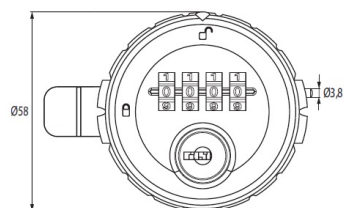

PRODUCT SHEET

Description:

Combi. Cam Lock M316,4-Digit, $\varnothing 60 \times 24 \text{ mm}$, RH, Zamak, Silver, $\varnothing 19 \times 24 \text{ mm}$ Cylinder, 90DG, Straight Cam, C/E: 45mm, W/Hex Nut, Pre-, Coded 0000, Changing Code By Pressing Metal Pin On Side of, Housing into the Housing in Open Position, Master Code A201, Incl. Hole Size Reduction Washers from $\varnothing 22$ to $\varnothing 19 \text{ mm}$

Item number:

14.08.290-0

Units	Box	Carton	HS Code	Barcode
Pcs.	1	50	8301300000	
				5704866466332

SISO A/S

Mileparken 11
DK-2740 Skovlunde
Denmark
VAT: DK 24786013

Phone +45 45 830 900

www.siso.dk
siso@siso.dk