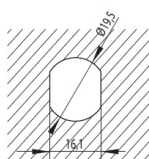

PRODUCT SHEET

Description:

Combi. Cam Lock M316,4-Digit, $\varnothing 60 \times 24 \text{ mm}$, RH, Zamak, Silver, $\varnothing 19 \times 24 \text{ mm}$ Cylinder, 90DG, Straight Cam, C/E: 45mm, W/Hex Nut, Pre-, Coded 0000, Changing Code By Pressing Metal Pin On Side of, Housing into the Housing in Open Position, Master Code A201, Incl. Hole Size Reduction Washers from $\varnothing 22$ to $\varnothing 19 \text{ mm}$

Item number:

14.08.290-0

Units	Box	Carton	HS Code	Barcode
Pcs.	1	50	8301300000	
				5704866466332

SISO A/S

Mileparken 11
DK-2740 Skovlunde
Denmark
VAT: DK 24786013

Phone +45 45 830 900

www.siso.dk
siso@siso.dk

Danske Bank
Nytorv Branch
Copenhagen
SWIFT: DABADKKK

Account no.
4180 3112 112936
IBAN Account
DK7230003112112936