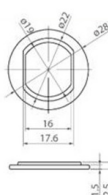

PRODUCT SHEET

Description:

Combi. Cam Lock M316,4-Digit, $\varnothing 60 \times 24 \text{ mm}$, RH, Zamak, Silver, $\varnothing 19 \times 24 \text{ mm}$ Cylinder, 90DG, Straight Cam, C/E: 45mm, W/Hex Nut, Pre-, Coded 0000, Changing Code By Pressing Metal Pin On Side of, Housing into the Housing in Open Position, Master Code A201, Incl. Hole Size Reduction Washers from $\varnothing 22$ to $\varnothing 19 \text{ mm}$

Item number:

14.08.290-0

Units	Box	Carton	HS Code	Barcode
Pcs.	1	50	8301300000	
				5704866466332

SISO A/S

Mileparken 11
DK-2740 Skovlunde
Denmark
VAT: DK 24786013

Phone +45 45 830 900

www.siso.dk
siso@siso.dk

Danske Bank
Nytorv Branch
Copenhagen
SWIFT: DABADKKK

Account no.
4180 3112 112936
IBAN Account
DK7230003112112936