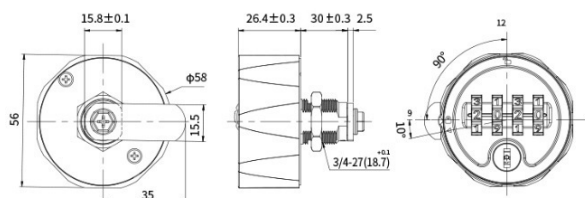

PRODUCT SHEET

Description:

Combi. Cam Lock M500, Private, 4-Digit, $\varnothing 19 \times 30 \text{mm}$, RH, Black Zamak, $\varnothing 56 \times 26,5 \text{mm}$ Housing, 90DG, Straight Cam, C/E:35mm,, W/Hex Nut, Pre-Coded 1111, Changing Code By Turning Lock, Body 10DG Counter Clockwise, Code Finder by use of Master Key, Code #08, With Scramble Function, Door Thickness 0,6-22mm

Item number:

14.08.286-0

Units	Box	Carton	HS Code	Barcode
Pcs.	1	40	8301300000	
				5704866510196

Door thickness: 0.6-22mm

SISO A/S

Mileparken 11
DK-2740 Skovlunde
Denmark
VAT: DK 24786013

Phone +45 45 830 900