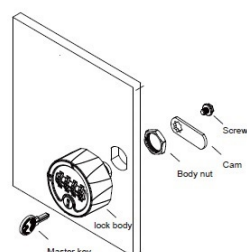

PRODUCT SHEET

Description:

Combi. Cam Lock M500, Private, 4-Digit, $\varnothing 19 \times 30 \text{mm}$, RH, Black Zamak, $\varnothing 56 \times 26,5 \text{mm}$ Housing, 90DG, Straight Cam, C/E:35mm,, W/Hex Nut, Pre-Coded 1111, Changing Code By Turning Lock, Body 10DG Counter Clockwise, Code Finder by use of Master Key, Code #08, With Scramble Function, Door Thickness 0,6-22mm

Item number:

14.08.286-0

Units	Box	Carton	HS Code	Barcode
Pcs.	1	40	8301300000	
				5704866510196

Door thickness: 0.6-22mm

SISO A/S

Mileparken 11
DK-2740 Skovlunde
Denmark
VAT: DK 24786013

Phone +45 45 830 900