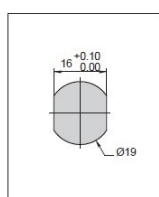

PRODUCT SHEET

Description:

Combi. Cam Lock M500, Private, 4-Digit, $\varnothing 19 \times 30 \text{mm}$, RH, Black Zamak, $\varnothing 56 \times 26,5 \text{mm}$ Housing, 90DG, Straight Cam, C/E:35mm,, W/Hex Nut, Pre-Coded 1111, Changing Code By Turning Lock, Body 10DG Counter Clockwise, Code Finder by use of Master Key, Code #08, With Scramble Function, Door Thickness 0,6-22mm

Item number:

14.08.286-0

Units	Box	Carton	HS Code	Barcode
Pcs.	1	40	8301300000	
				5704866510196

Door thickness: 0.6-22mm

SISO A/S

Mileparken 11
DK-2740 Skovlunde
Denmark
VAT: DK 24786013

Phone +45 45 830 900