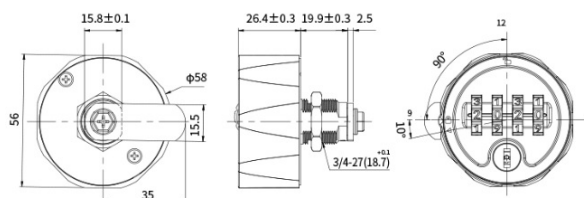

PRODUCT SHEET

Description:

Combi. Cam Lock M500, Private, 4-Digit, $\varnothing 19 \times 20$ mm, RH, White Zamak, $\varnothing 56 \times 26,5$ mm Housing, 90DG, Straight Cam, C/E:35mm,, W/Hex Nut, Pre-Coded 1111, Changing Code By Turning Lock, Body 10DG Counter Clockwise, Code Finder by use of Master Key, Code #08, With Scramble Function, Door Thickness 0,6-12mm

Item number:

14.08.281-0

Units	Box	Carton	HS Code	Barcode
Pcs.	1	40	8301300000	
				5704866450324

Door thickness: 0.6-12mm

SISO A/S

Mileparken 11
DK-2740 Skovlunde
Denmark
VAT: DK 24786013

Phone +45 45 830 900