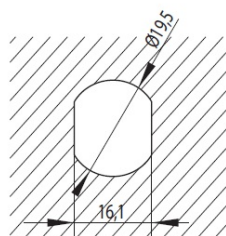

PRODUCT SHEET

Description:

Combi. Cam Lock M215,4-Digit,RH,Ø56,6x20,35mm,Black/Grey, 90 DG, Ø19X20mm Cylinder, Straight Cam,C/E:40mm, W/Hex Nut,Pre-, Coded 0000, Changing Code By Pressing Metal Pin On Side of, Housing into the Housing in Open Position, Master Code A201

Item number:

14.08.271-0

Units	Box	Carton	HS Code	Barcode
Pcs.	50	100	8301300000	
				5704866402415

SISO A/S

Mileparken 11
DK-2740 Skovlunde
Denmark
VAT: DK 24786013

Phone +45 45 830 900

www.siso.dk
siso@siso.dk

Danske Bank
Nytorv Branch
Copenhagen
SWIFT: DABADKKK

Account no.
4180 3112 112936
IBAN Account
DK7230003112112936