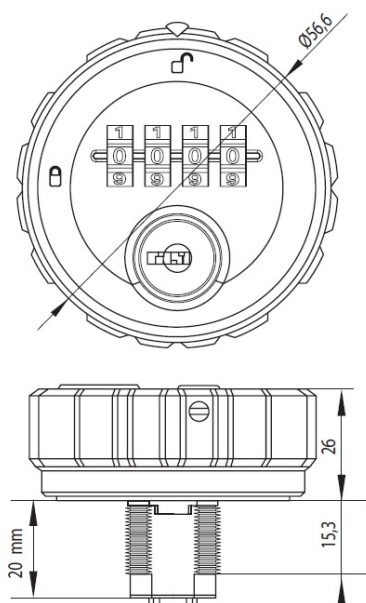

PRODUCT SHEET

Description:

Combi. Cam Lock M215,4-Digit,RH,Ø56,6x20,35mm,Black/Grey, 90 DG, Ø19X20mm Cylinder, Straight Cam,C/E:40mm, W/Hex Nut,Pre-, Coded 0000, Changing Code By Pressing Metal Pin On Side of, Housing into the Housing in Open Position, Master Code A201

Item number:

14.08.271-0

Units	Box	Carton	HS Code	Barcode
Pcs.	50	100	8301300000	
				5704866402415

SISO A/S

Mileparken 11
DK-2740 Skovlunde
Denmark
VAT: DK 24786013

Phone +45 45 830 900

www.siso.dk
siso@siso.dk