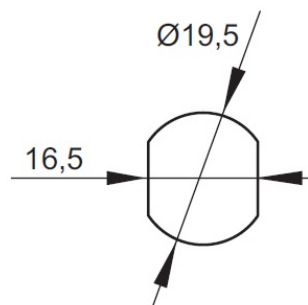

PRODUCT SHEET

Description:

Combi. Cam Lock #213,3-Digit,RH,Ø44mm House,Black/Grey,90DG Ø19X20mm Cylinder,5mm Cranked Cam,C/E:40mm, W/Hex Nut,, Pre-Coded 000, Changing Code By Pressing Metal Pin On Side, Of Housing into the Housing in Open Position

Item number:

14.08.270-0

Units	Box	Carton	HS Code	Barcode
Pcs.	50	200	8301300000	 5704866045650

SISO A/S

Mileparken 11
DK-2740 Skovlunde
Denmark
VAT: DK 24786013

Phone +45 45 830 900

www.siso.dk
siso@siso.dk

Danske Bank
Nytorv Branch
Copenhagen
SWIFT: DABADKKK

Account no.
4180 3112 112936
IBAN Account
DK7230003112112936