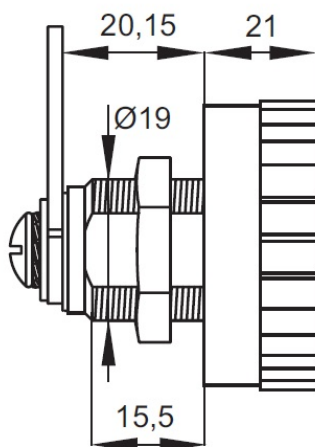

PRODUCT SHEET

Description:

Combi. Cam Lock #213,3-Digit,RH,Ø44mm House,Black/Grey,90DG Ø19X20mm Cylinder,5mm Cranked Cam,C/E:40mm, W/Hex Nut,, Pre-Coded 000, Changing Code By Pressing Metal Pin On Side, Of Housing into the Housing in Open Position

Item number:

14.08.270-0

Units	Box	Carton	HS Code	Barcode
Pcs.	50	200	8301300000	 5704866045650

SISO A/S

Mileparken 11
DK-2740 Skovlunde
Denmark
VAT: DK 24786013

Phone +45 45 830 900

www.siso.dk
siso@siso.dk