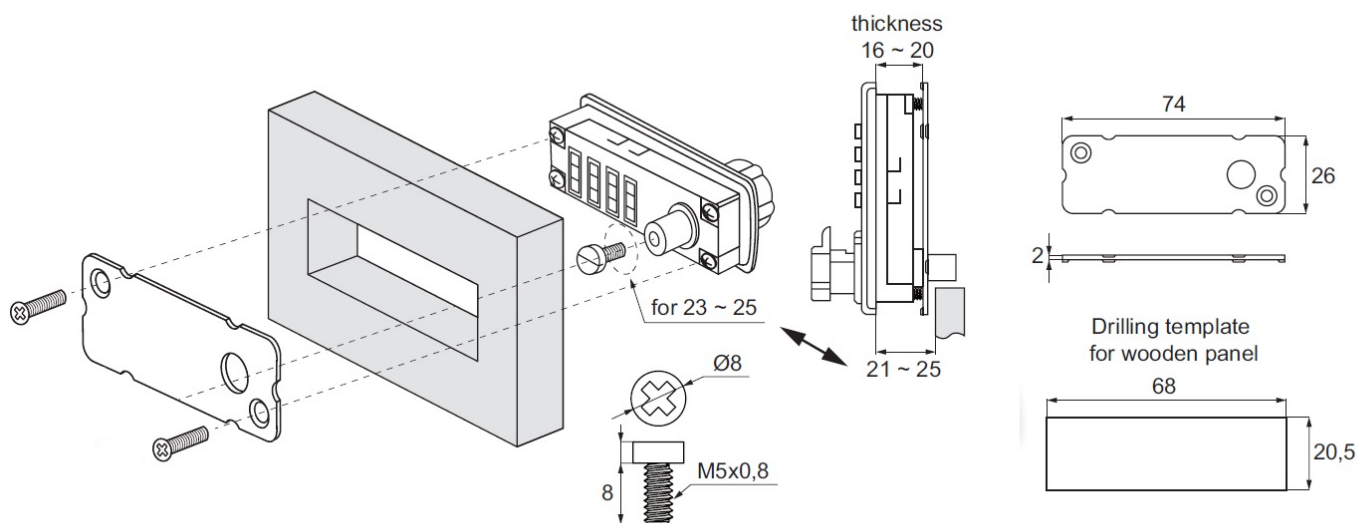

PRODUCT SHEET

Description:

Combi. Push Lock M330, 4-Digit, 90DG, "Public/Private", F/ Sliding Wooden Doors 16-20mm, Setting By Switch Button,, Master Key & Decoding Function, Master Key 14.08.256-0,, Vertical Installation. F/Metal Panels Use 14.08.269-9

Item number:

14.08.269-0

Units	Box	Carton	HS Code	Barcode
Pcs.	50	100	8301300000	
5704866483742				

SISO A/S

Mileparken 11
DK-2740 Skovlunde
Denmark
VAT: DK 24786013

Phone +45 45 830 900

www.siso.dk
siso@siso.dk

Danske Bank
Nytorv Branch
Copenhagen
SWIFT: DABADKKK

Account no.
4180 3112 112936
IBAN Account
DK7230003112112936