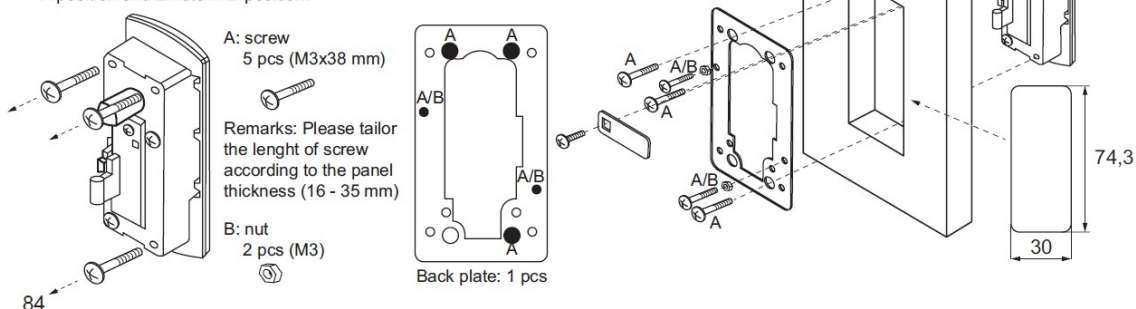

PRODUCT SHEET

Description:

Back Plate F/Wood Mounting F/Lock M238,Steel NPL, F/16-35mm,

Item number:

14.08.264-0

Units	Box	Carton	HS Code	Barcode
Pcs.	50	200	8301600090	
				5704866465557

Panel thickness: 16 - 35 mm

1. Remove the original screws (3 pcs, screw position shown as below).
2. Replace with 5 new screws in A position and 2 nuts in B position.

SISO A/S

Mileparken 11
DK-2740 Skovlunde
Denmark
VAT: DK 24786013