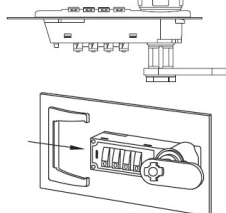

PRODUCT SHEET

Description:

Combi. Cam Lock M224, Private, 4-Digit,LH,90DG,Black,MK+Code Finder (Direct), Black, 73X25X12mm, Straight Cam C/E:32mm,, Closed 3 O´Clock, Open 12 O´Clock, Pre-coded 0000, Changing, Code by Switching Button from A To B & Back, MK Code 201,, Cylinder Centre to Edge of Lock Body: 12mm

Item number:

14.08.259-8

Units	Box	Carton	HS Code	Barcode
Pcs.	100	200	8301300000	 5704866459815

SISO A/S

Mileparken 11
DK-2740 Skovlunde
Denmark
VAT: DK 24786013

Phone +45 45 830 900

www.siso.dk
siso@siso.dk

Danske Bank
Nytorv Branch
Copenhagen
SWIFT: DABADKKK

Account no.
4180 3112 112936
IBAN Account
DK7230003112112936