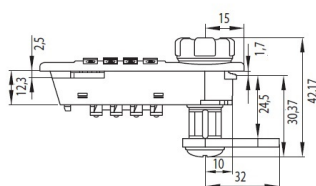

## Description:

Combi. Cam Lock M224, Private, 4-Digit,LH,90DG,Black,MK+Code Finder (Direct), Black, 73X25X12mm, Straight Cam C/E:32mm,, Closed 3 O´Clock, Open 12 O´Clock, Pre-coded 0000, Changing, Code by Switching Button from A To B & Back, MK Code 201,, Cylinder Centre to Edge of Lock Body: 12mm

## Item number:

14.08.259-8

Units	Box	Carton	HS Code	Barcode
Pcs.	100	200	8301300000	 5704866459815