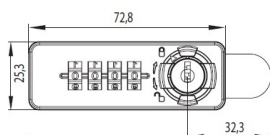

PRODUCT SHEET

Description:

Combi. Cam Lock M224, Private, 4-Digit,LH,90DG,Black,MK+Code Finder (Direct), Black, 73X25X12mm, Straight Cam C/E:32mm,, Closed 3 O´Clock, Open 12 O´Clock, Pre-coded 0000, Changing, Code by Switching Button from A To B & Back, MK Code 201,, Cylinder Centre to Edge of Lock Body: 12mm

Item number:

14.08.259-8

Units	Box	Carton	HS Code	Barcode
Pcs.	100	200	8301300000	 5704866459815

SISO A/S

Mileparken 11
DK-2740 Skovlunde
Denmark
VAT: DK 24786013

Phone +45 45 830 900

www.siso.dk
siso@siso.dk

Danske Bank
Nytorv Branch
Copenhagen
SWIFT: DABADKKK

Account no.
4180 3112 112936
IBAN Account
DK7230003112112936