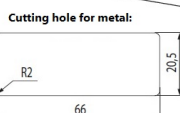

PRODUCT SHEET

Description:

Combi. Cam Lock M224, Private, 4-Digit,LH,90DG,Black,MK+Code Finder (Direct), Black, 73X25X12mm, Straight Cam C/E:32mm,, Closed 3 O´Clock, Open 12 O´Clock, Pre-coded 0000, Changing, Code by Switching Button from A To B & Back, MK Code 201,, Cylinder Centre to Edge of Lock Body: 12mm

Item number:

14.08.259-8

Units	Box	Carton	HS Code	Barcode
Pcs.	100	200	8301300000	 5704866459815

SISO A/S

Mileparken 11
DK-2740 Skovlunde
Denmark
VAT: DK 24786013

Phone +45 45 830 900

www.siso.dk
siso@siso.dk

Danske Bank
Nytorv Branch
Copenhagen
SWIFT: DABADKKK

Account no.
4180 3112 112936
IBAN Account
DK7230003112112936