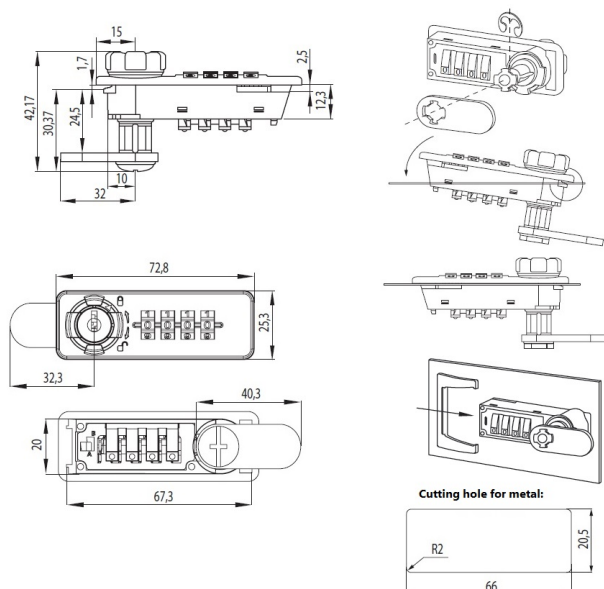

PRODUCT SHEET

Description:

Combi. Cam Lock M224, Private, 4-Digit,RH,90DG,Black,MK+Code Finder (Direct), Black, 73X25X12mm, Straight Cam C/E:32mm,, Closed 9 O´Clock, Open 12 O´Clock, Pre-coded 0000, Changing, Code by Switching Button from A To B & Back, MK Code 201,, Cylinder Centre to Edge of Lock Body: 12mm

Item number:

14.08.259-1

Units	Box	Carton	HS Code	Barcode
Pcs.	100	200	8301300000	
				5704866459808

SISO A/S

Mileparken 11
DK-2740 Skovlunde
Denmark
VAT: DK 24786013

Phone +45 45 830 900

www.siso.dk
siso@siso.dk