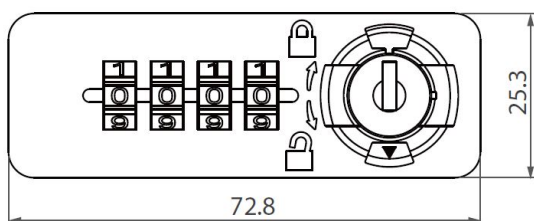

PRODUCT SHEET

Description:

Combi. Cent. Lock M224C, 4-Digit, LH, 90DG, Master Key+Code Finder (Direct), Black, 73X25X12mm, Straight Cam C/E:32mm,, Closed 9 O´Clock, Open 12 O´Clock, Pre-coded 0000, Changing, Code by Switching Button from A To B & Back, MK Code 201,, Cylinder Centre to Edge of Lock Body: 12mm., Lockingbar 1018 Can be Used

Item number:

14.08.258-9

Units	Box	Carton	HS Code	Barcode
Pcs.	10	100	8301300000	 5704866475495

SISO A/S

Mileparken 11
DK-2740 Skovlunde
Denmark
VAT: DK 24786013

Phone +45 45 830 900

www.siso.dk
siso@siso.dk

Danske Bank
Nytorv Branch
Copenhagen
SWIFT: DABADKKK

Account no.
4180 3112 112936
IBAN Account
DK7230003112112936