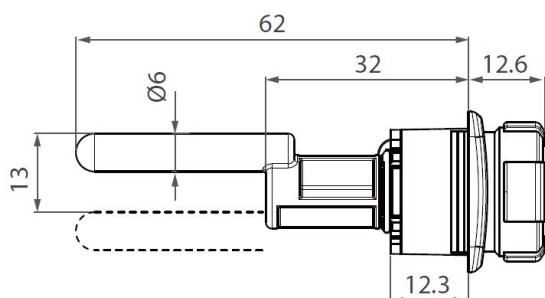

PRODUCT SHEET

Description:

Combi. Cent. Lock M224C, 4-Digit, LH, 90DG, Master Key+Code Finder (Direct), Black, 73X25X12mm, Straight Cam C/E:32mm,, Closed 9 O´Clock, Open 12 O´Clock, Pre-coded 0000, Changing, Code by Switching Button from A To B & Back, MK Code 201,, Cylinder Centre to Edge of Lock Body: 12mm., Lockingbar 1018 Can be Used

Item number:

14.08.258-9

Units	Box	Carton	HS Code	Barcode
Pcs.	10	100	8301300000	 5704866475495

SISO A/S

Mileparken 11
DK-2740 Skovlunde
Denmark
VAT: DK 24786013

Phone +45 45 830 900

www.siso.dk
siso@siso.dk