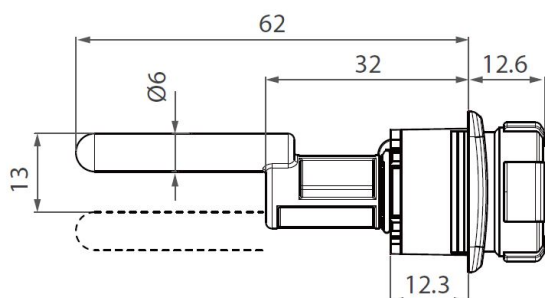

PRODUCT SHEET

Description:

Combi. Cent. Lock M224C, 4-Digit, RH, 90DG, Master Key+Code Finder (Direct), Black, 73X25X12mm, Straight Cam C/E:32mm,, Closed 9 O´Clock, Open 12 O´Clock, Pre-coded 0000, Changing, Code by Switching Button from A To B & Back, MK Code 201,, Cylinder Centre to Edge of Lock Body: 12mm., Lockingbar 1018 Can be Used

Item number:

14.08.258-0

Units	Box	Carton	HS Code	Barcode
Pcs.	1	80	8301300000	 5704866045575

SISO A/S

Mileparken 11
DK-2740 Skovlunde
Denmark
VAT: DK 24786013

Phone +45 45 830 900

www.siso.dk
siso@siso.dk

Danske Bank
Nytorv Branch
Copenhagen
SWIFT: DABADKKK

Account no.
4180 3112 112936
IBAN Account
DK7230003112112936