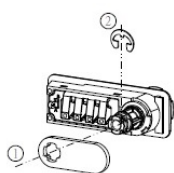

PRODUCT SHEET

Description:

Back Plate, Black Plastic, F/Lock M224, F/12-22mm Panels, W/ 3 Screws, Size:73x25x2mm, ABS Material, Cutting Hole:, 68 x 20,5mm

Item number:

14.08.248-0

Units	Box	Carton	HS Code	Barcode
Pcs.	50	500	3926300090	
				5704866045551