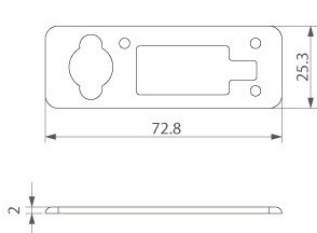

PRODUCT SHEET

Description:

Back Plate, Black Plastic, F/Lock M224, F/12-22mm Panels, W/ 3 Screws, Size:73x25x2mm, ABS Material, Cutting Hole:, 68 x 20,5mm

Item number:

14.08.248-0

Units	Box	Carton	HS Code	Barcode
Pcs.	50	500	3926300090	
				5704866045551