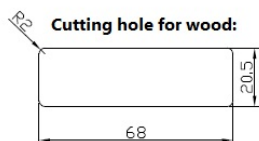

PRODUCT SHEET

Description:

Back Plate, Black Plastic, F/Lock M224, F/12-22mm Panels, W/ 3 Screws, Size:73x25x2mm, ABS Material, Cutting Hole:, 68 x 20,5mm

Item number:

14.08.248-0

Units	Box	Carton	HS Code	Barcode
Pcs.	50	500	3926300090	
				5704866045551