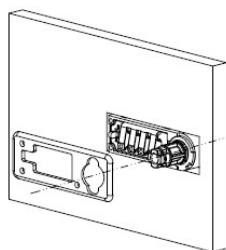

PRODUCT SHEET

Description:

Back Plate, Black Plastic, F/Lock M224, F/12-22mm Panels, W/ 3 Screws, Size:73x25x2mm, ABS Material, Cutting Hole:, 68 x 20,5mm

Item number:

14.08.248-0

Units	Box	Carton	HS Code	Barcode
Pcs.	50	500	3926300090	
				5704866045551