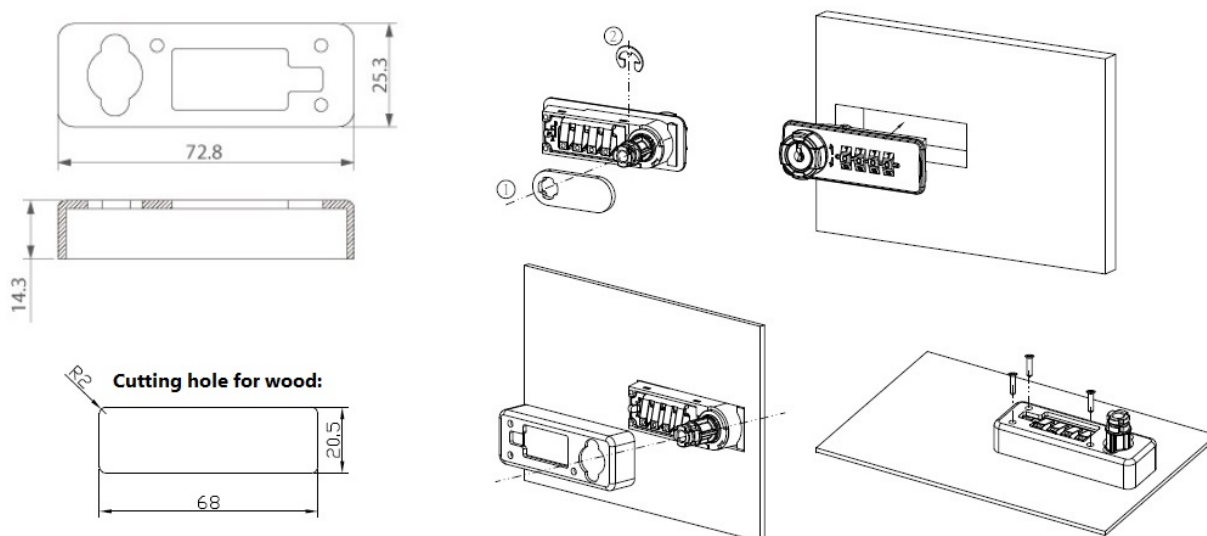

PRODUCT SHEET

Description:

Back Plate, Black Plastic, F/Lock M224, F/1-12mm Panels, W/ 3 Screws, Size: 73x25x14mm, ABS Material, Cutting Hole:, 68 x 20,5mm

Item number:

14.08.247-0

Units	Box	Carton	HS Code	Barcode
Pcs.	1	200	3926300090	 5704866045544

SISO A/S

Mileparken 11
DK-2740 Skovlunde
Denmark
VAT: DK 24786013

Phone +45 45 830 900

www.siso.dk
siso@siso.dk

Danske Bank
Nytorv Branch
Copenhagen
SWIFT: DABADKKK

Account no.
4180 3112 112936
IBAN Account
DK7230003112112936