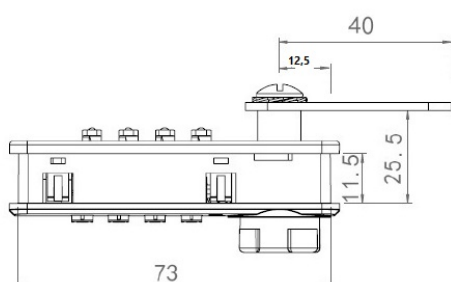

PRODUCT SHEET

Description:

Combi. Cam Lock M906, Private, 4-Digit, LH, 90DG, MK+Code Finder, Black, 73X20X15,5mm, Straight Cam C/E:40mm,, Closed 9`Clock, Open 12 O`Clock, Pre-coded 0000, Master, Key System #J13, Cylinder Centre to Edge of Lock Body: 12mm,, F/0,8-1,0mm Metal Panels Thickness, Horizontal Installation

Item number:

14.08.243-0

Units	Box	Carton	HS Code	Barcode
Pcs.	20	200	8301300000	 5704866496704

SISO A/S

Mileparken 11
DK-2740 Skovlunde
Denmark
VAT: DK 24786013

Phone +45 45 830 900

www.siso.dk
siso@siso.dk

Danske Bank
Nytorv Branch
Copenhagen
SWIFT: DABADKKK

Account no.
4180 3112 112936
IBAN Account
DK7230003112112936