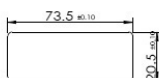

PRODUCT SHEET

Description:

Combi. Cam Lock M906, Private, 4-Digit, LH, 90DG, MK+Code Finder, Black, 73X20X15,5mm, Straight Cam C/E:40mm,, Closed 9`Clock, Open 12 O`Clock, Pre-coded 0000, Master, Key System #J13, Cylinder Centre to Edge of Lock Body: 12mm,, F/0,8-1,0mm Metal Panels Thickness, Horizontal Installation

Item number:

14.08.243-0

Units	Box	Carton	HS Code	Barcode
Pcs.	20	200	8301300000	 5704866496704

SISO A/S

Mileparken 11
DK-2740 Skovlunde
Denmark
VAT: DK 24786013

Phone +45 45 830 900

www.siso.dk
siso@siso.dk