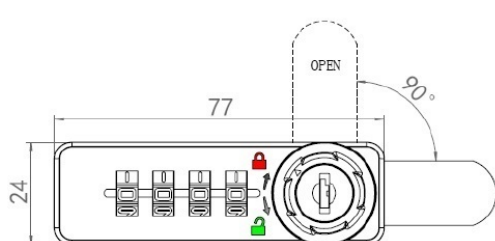

PRODUCT SHEET

Description:

Combi. Cam Lock M906, Private, 4-Digit, LH, 90DG, MK+Code Finder, Black, 73X20X15,5mm, Straight Cam C/E:40mm,, Closed 9`Clock, Open 12 O`Clock, Pre-coded 0000, Master, Key System #J13, Cylinder Centre to Edge of Lock Body: 12mm,, F/0,8-1,0mm Metal Panels Thickness, Horizontal Installation

Item number:

14.08.243-0

Units	Box	Carton	HS Code	Barcode
Pcs.	20	200	8301300000	 5704866496704

SISO A/S

Mileparken 11
DK-2740 Skovlunde
Denmark
VAT: DK 24786013

Phone +45 45 830 900

www.siso.dk
siso@siso.dk

Danske Bank
Nytorv Branch
Copenhagen
SWIFT: DABADKKK

Account no.
4180 3112 112936
IBAN Account
DK7230003112112936