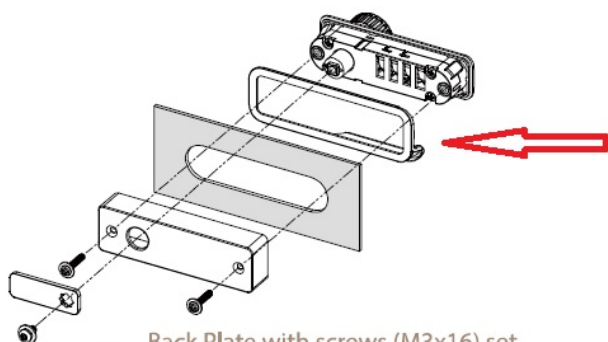

PRODUCT SHEET

Description:

Pull Handle, Black Plastic, F/Lock M3001/M3002

Item number:

14.08.238-0

Units	Box	Carton	HS Code	Barcode
Pcs.			3926300090	 5704866045506

Screw 8 : M4x8

Back Plate with screws (M3x16) set